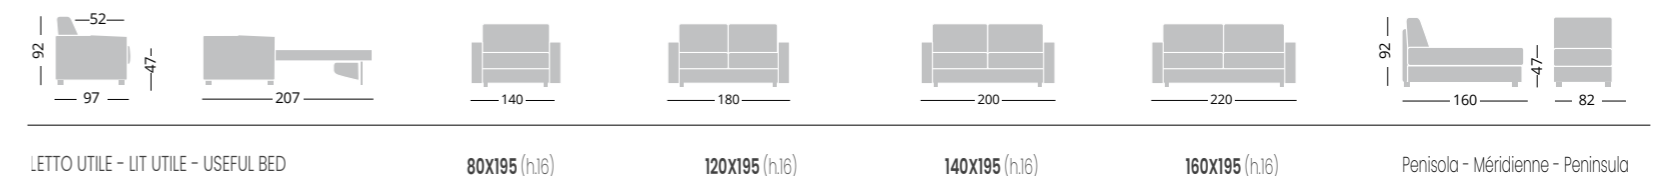

OPTIONAL

Materasso Airlgel 50VE
Luci led con presa Usb
Sistema Roller alzarrete
Piedi cono in legno color faggio naturale, noce scuro, piombo
Piedi Max in legno colore noce scuro, piombo
Rete a doghe

*Matelas Airlgel 50VE
Lumières LED avec prises USB
Système Roller à roulettes
Pied coniques en bois couleur hêtre naturel noyer foncé ou gris anthracite
Pieds Max en bois couleur noyer foncé, gris anthracite
Sommier à lattes*

Airlgel mattress 50VE
Led lights with USB sockets
Roller system
Cone wooden feet in natural beach, dark walnut or lead color
Max wooden feet in dark walnut or lead color
Wooden slats net