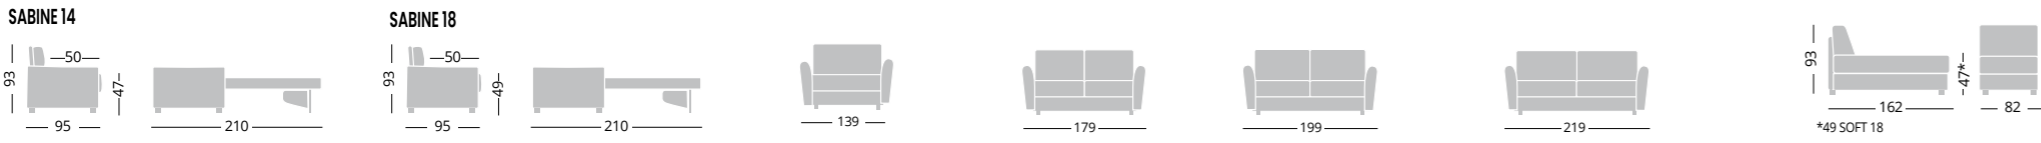

LETTO UTILE - LIT UTILE - USEFUL BED   80X195 (h.14) - 80X190 (h.18)   120X195 (h.14) - 120X190 (h.18)   140X195 (h.14) - 140X190 (h.18)   160X195 (h.14) - 160X190 (h.18)   Penisola - Méridienne - Peninsula

DI SERIE - STANDARD
Materasso Airplus 30HR
Piede in acciaio cromato

OPTIONAL
Materasso Airgel 50VE
Sistema Roller alzarete
Piede color titanio
Piedi Cono in legno color faggio naturale , noce scuro, piombo

*Matelas Airplus 30HR
Pied en acier chromé*

*Matelas Airgel 50VE
Système Roller à roulettes
Pieds en acier Titane
Pieds coniques en bois coluleur hêtre naturel, noyer foncé ou gris anthracite*

Airplus mattress 30HR
Chromed feet

Airgel mattress 50VE
Roller system
Titanium steel feet
Cone feet in natural beech wood, dark walnut or lead color