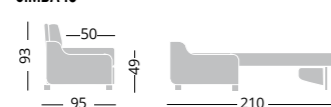

Original combinations describe the great versatility of the Soft program. The Simba model allows to optimize the spaces.

SIMBA 14

SIMBA 18

*49 SOFT 18

LETTO UTILE - LIT UTILE - USEFUL BED

80X195 (h.14) - 80X190 (h.18)