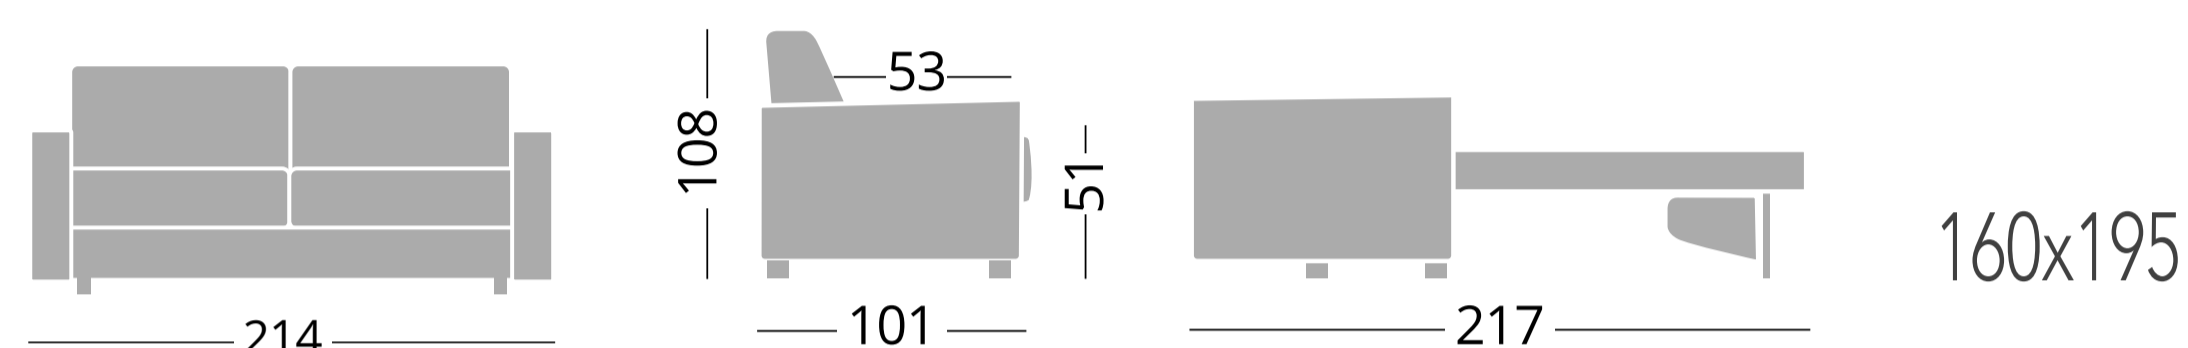

Cod. PR20OR160

Divano 3 posti maxi - Canapé 3 places maxi - Sofa maxi 3 seats