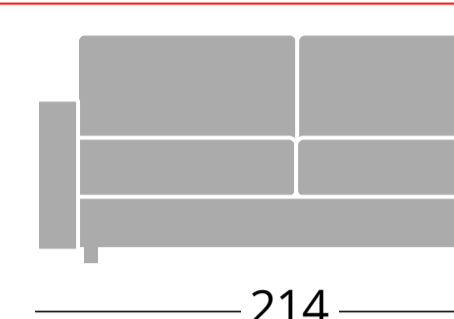

Cod. PR20OR3PM

Divano 3 posti maxi - Canapé 3 places maxi - Sofa maxi 3 seats