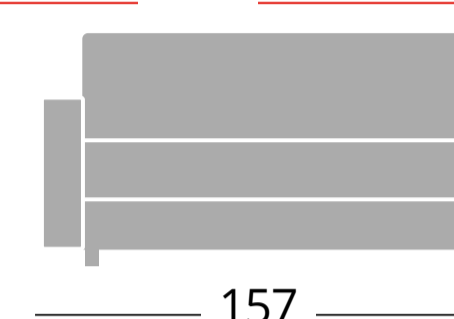

Cod. PR20OR2PSX/ Cod. PR20OR2PDX

Divano 2 posti bracciolo destro/sinistro
Canapé 2 places accoudoir gauche/droit - Sofa 2 seats left/right arm