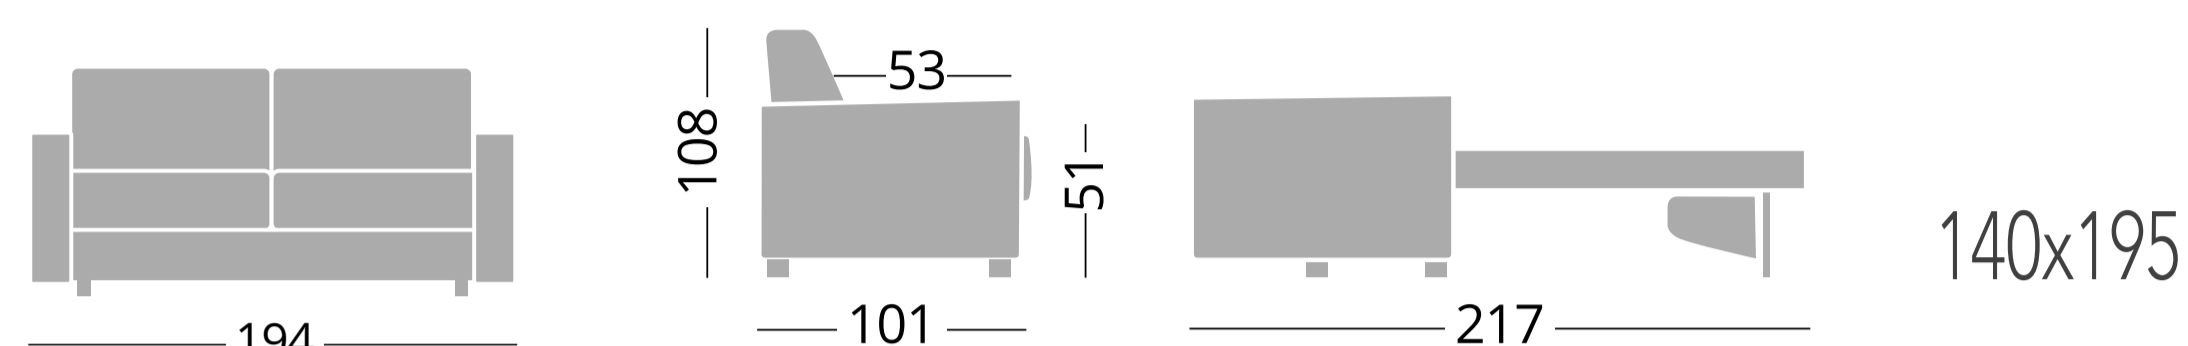

Cod. PR20OR140

Divano 3 posti - Canapé 3 places - Sofa 3 seats