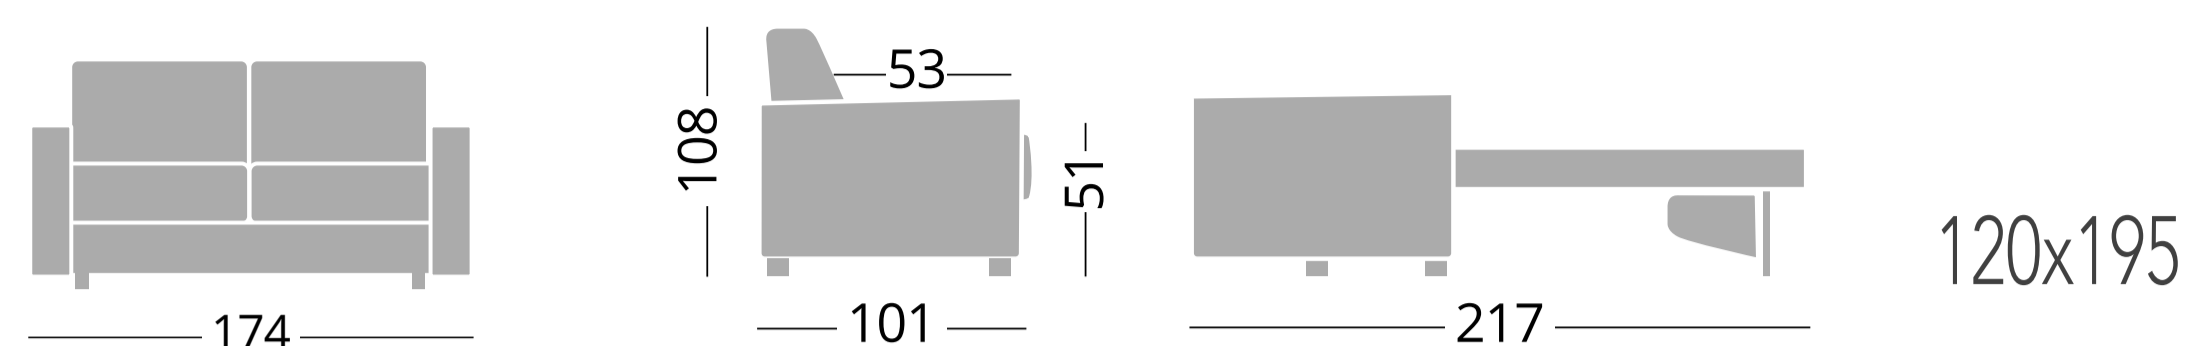

## Cod. PR20OR120

Divano 2 posti - Canapé 2 places - Sofa 2 seats