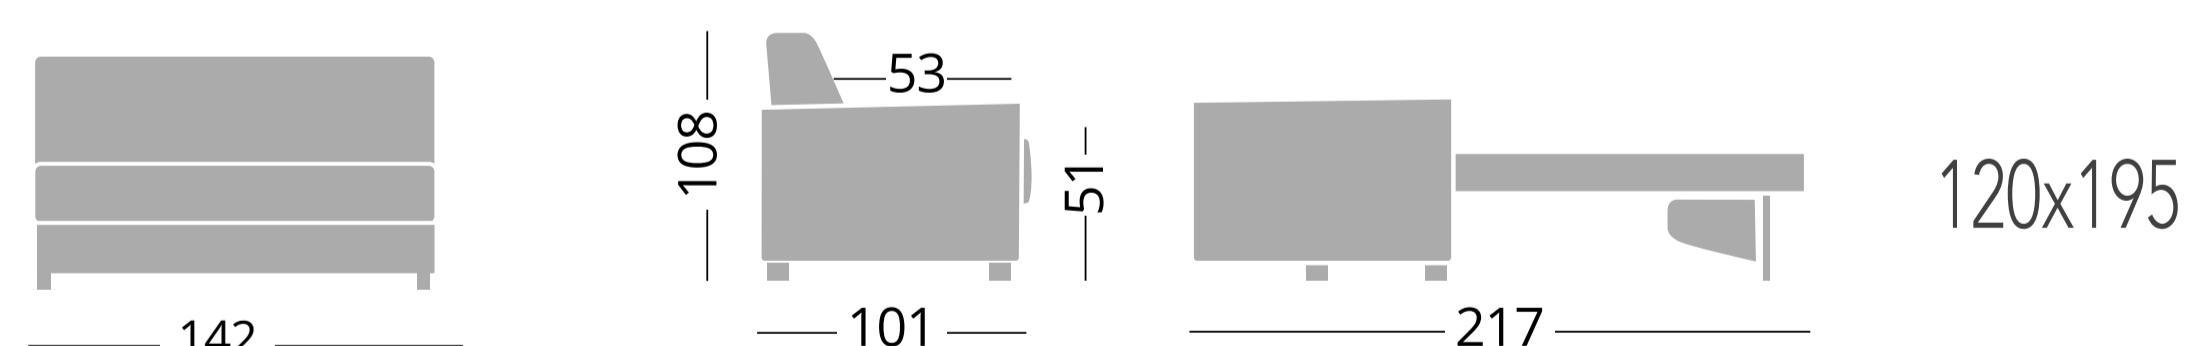

Cod. PR20OR120SB

Divano 2 posti senza braccioli
Canapé 2 places sans accoudoirs - Sofa 2 seats without arms