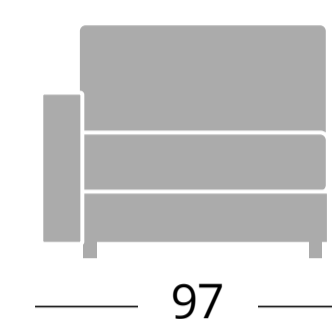

Cod. PR20ORPOLSX/ Cod. PR20ORPOLDX

Poltrona bracciolo destro/sinistro
Fauteuil accoudoir gauche/droit - Armchair left/right arm