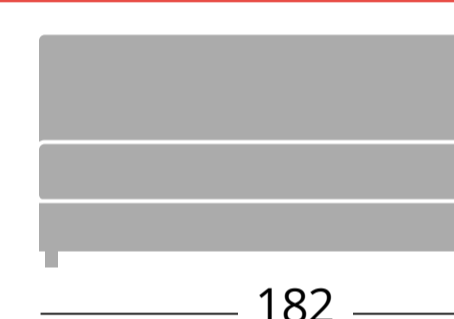

Cod. PR20OR3PMSB

Divano 3 posti maxi senza braccioli
Canapé 3 places maxi sans accoudoirs - Sofa 3 seats maxi without arms