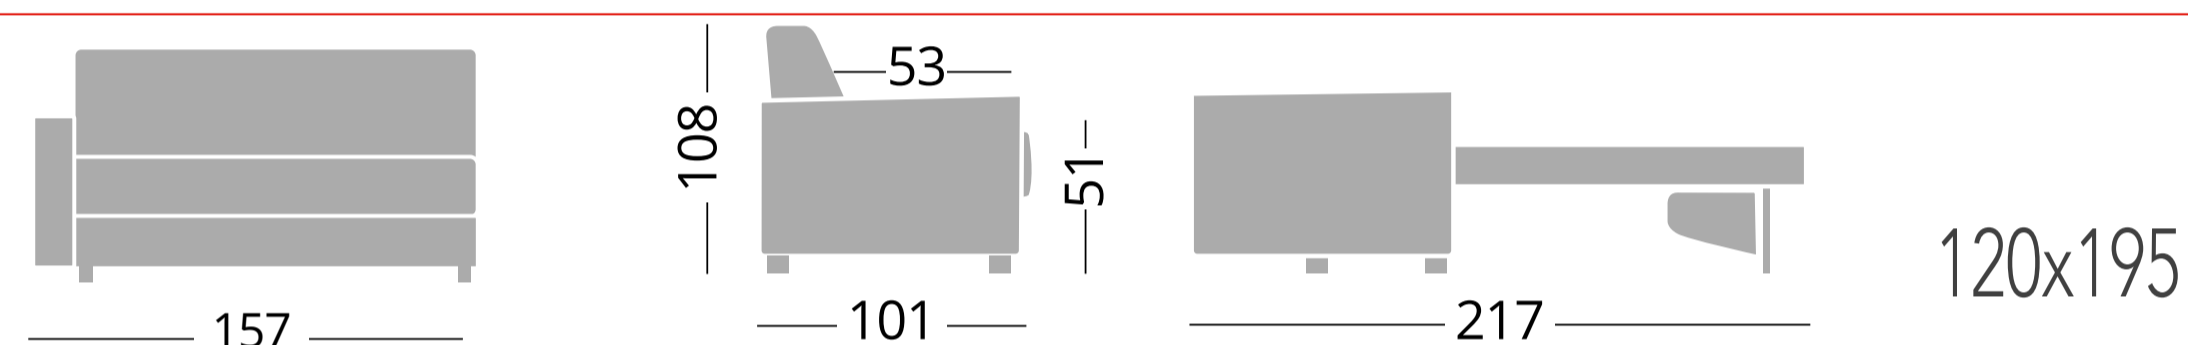

Cod. PR20OR120DX / PR20OR120SX

Divano 2 posti bracciolo destro/sinistro
Canapé 2 places accoudoir gauche/droit - Sofa 2 seats left/right arm