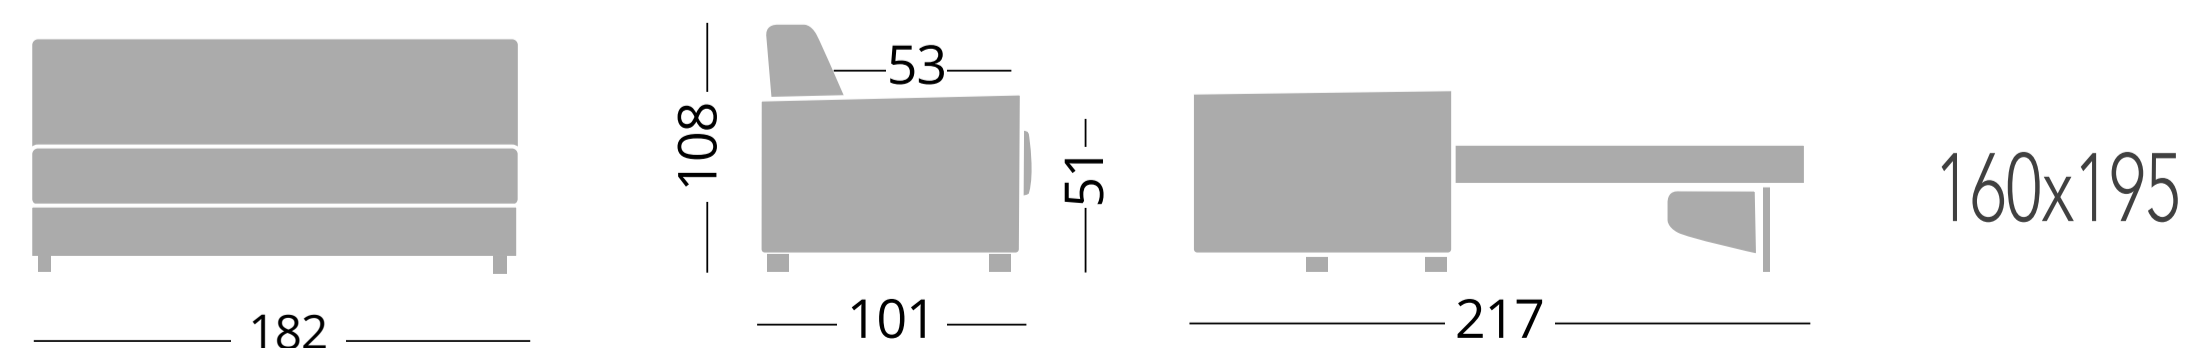

Cod. PR20OR160SB

Divano 3 posti maxi senza braccioli
Canapé 3 places maxi sans accoudoirs - Sofa 3 seats maxi without arms