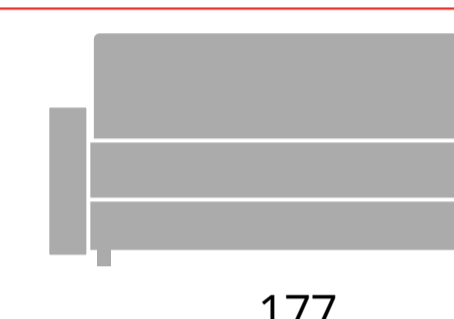

Cod. PR20OR3PSX/ Cod. PR20OR3PDX

Divano 3 posti bracciolo destro/sinistro
Canapé 3 places accoudoir gauche/droit - Sofa 3 seats left/right arm