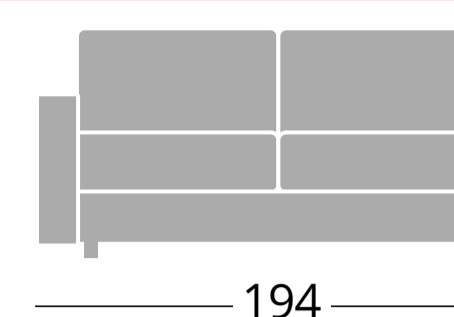

Cod. PR20OR3P

Divano 3 posti - Canapé 3 places -Sofa 3 seats