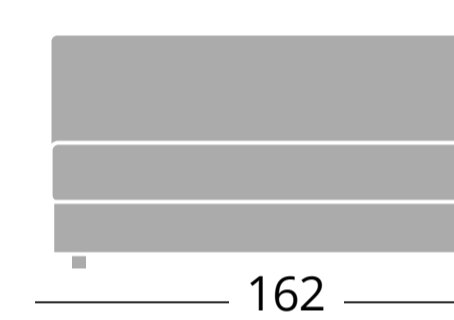

Cod. PR20OR3PSB

Divano 3 posti senza braccioli
Canapé 3 places sans accoudoirs - Sofa 3 seats without arms