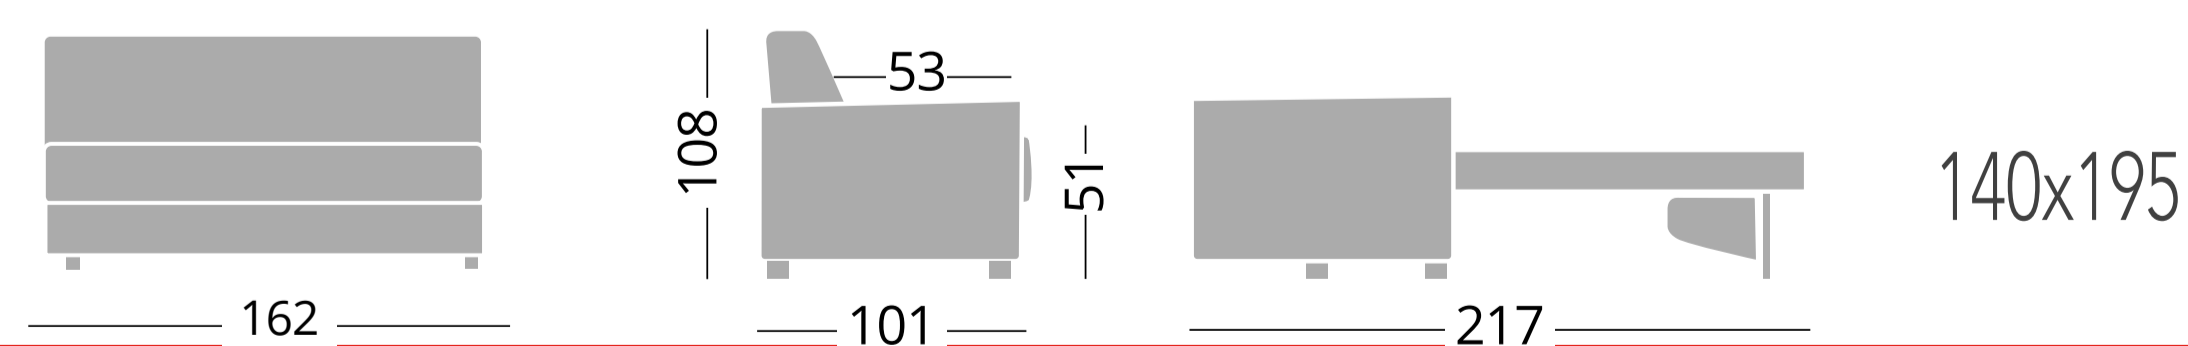

Cod. PR20OR140SB

Divano 3 posti senza braccioli
Canapé 3 places sans accoudoirs - Sofa 3 seats without arms