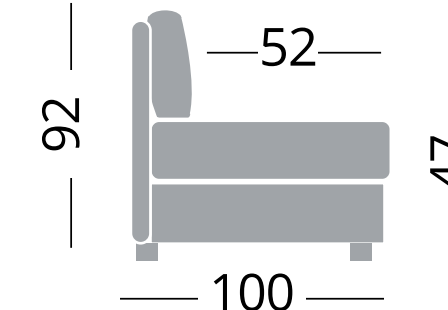

Cod. NGBE160SB

Divano 3 posti maxi senza braccioli
Canapé 3 places maxi sans accoudoirs - Sofa 3 seats maxi without arms