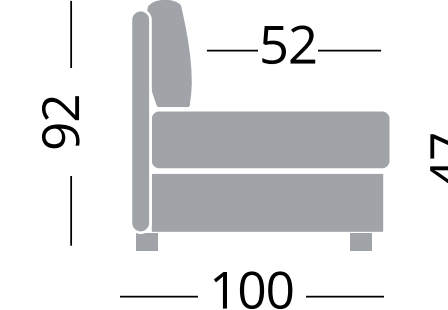

Cod. NGBE140SB

Divano 3 posti senza braccioli
Canapé 3 places sans accoudoirs - Sofa 3 seats without arms