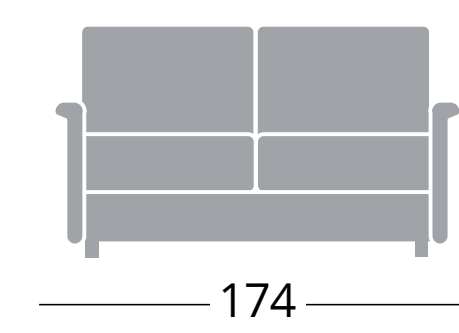

Cod. NGBE2P

Divano 2 posti - Canapé 2 places - Sofa 2 seats