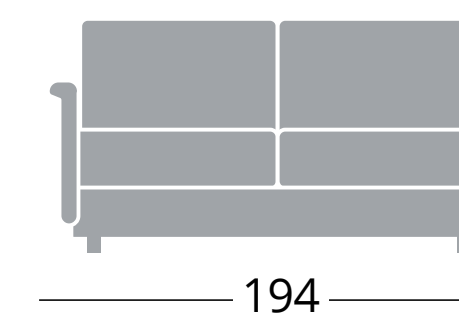

Cod. NGBE3P

Divano 3 posti - Canapé 3 places - Sofa 3 seats