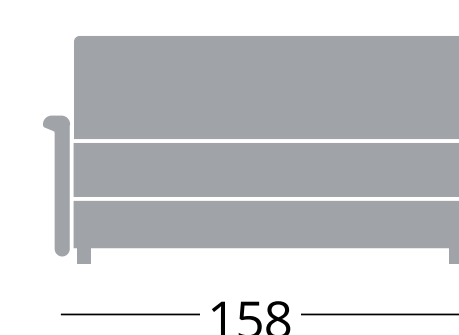

Cod. NGBE2PSX / Cod. NGBE2PDX

Divano 2 posti bracciolo destro/sinistro
Canapé 2 places accoudoir gauche/droit - Sofa 2 seats left/right arm