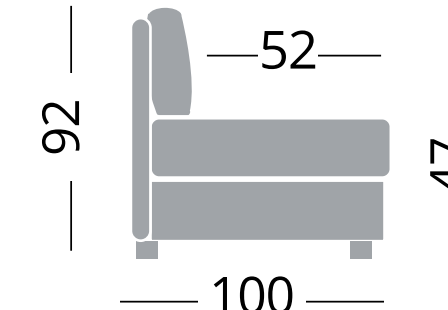

Cod. NGBE120SB

Divano 2 posti senza braccioli
Canapé 2 places sans accoudoirs - Sofa 2 seats without arms