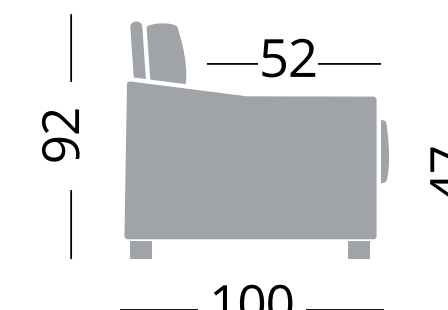

Cod. NGBE120

Divano 2 posti - Canapé 2 places - Sofa 2 seats