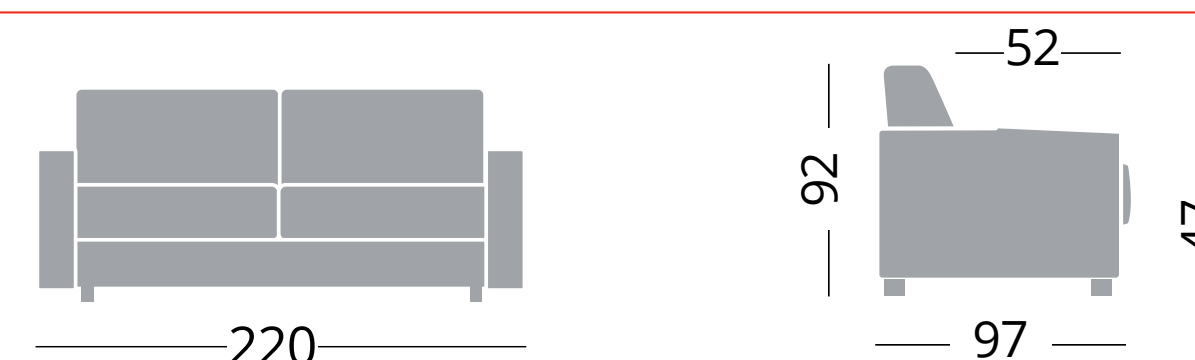

Cod. COEMPOLSX / Cod. COPAPOLDX
Poltrona bracciolo destro/sinistro
Fauteuil accoudoir gauche/droit - Armchair left/right arm