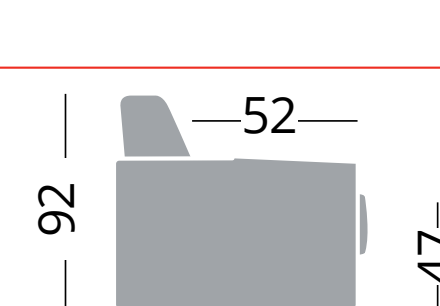

80x195

Cod. COEM120SB

Divano 2 posti senza braccioli
Canapé 2 places sans accoudoirs - Sofa 2 seats without arms

120x195

Cod. COEM140SB

Divano 3 posti senza braccioli
Canapé 3 places sans accoudoirs - Sofa 3 seats without arms

140x195

Cod. COEM160SB

Divano 3 posti maxi senza braccioli
Canapé 3 places maxi sans accoudoirs - Sofa 3 seats maxi without arms

160x195

EMILY 16 **DIVANI FISSI - CANAPES FIXES - SOFAS**

Cod. COEMPOL
Poltrona - Fauteuil - Armchair