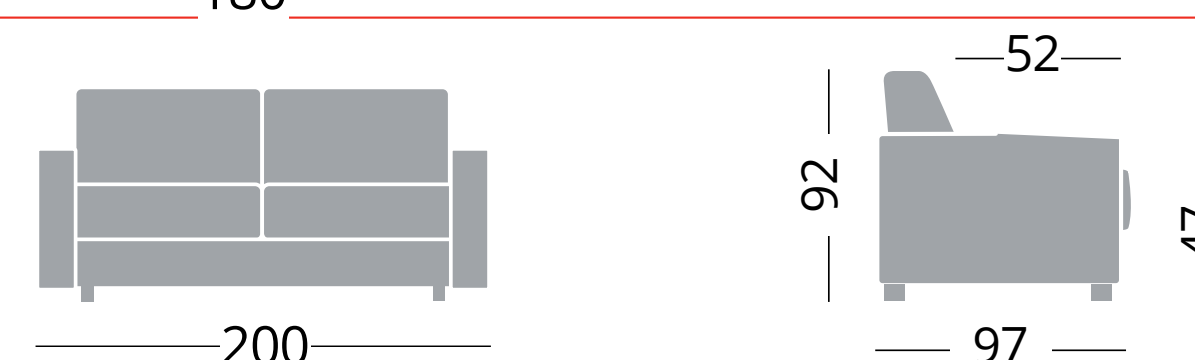

Cod. COEM3PM
Divano 3 posti maxi - Canapé 3 places maxi - Sofa maxi 3 seats