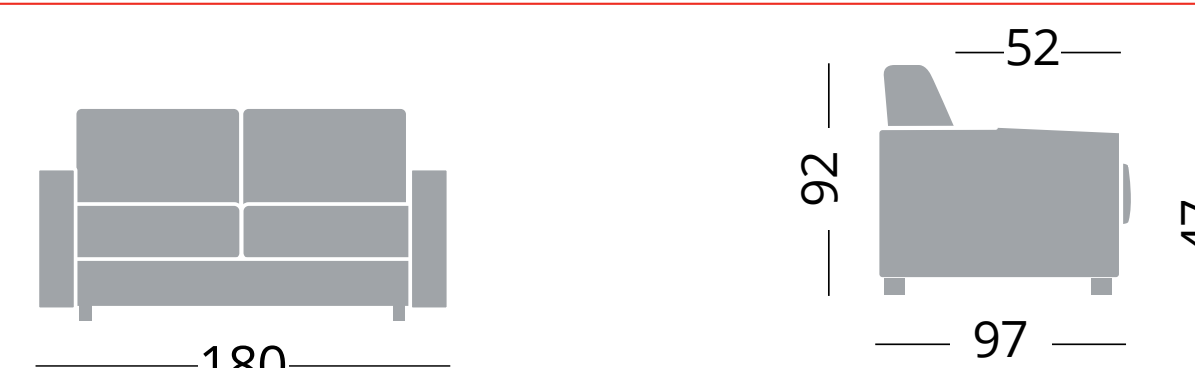

Cod. COEM3P
Divano 3 posti - Canapé 3 places - Sofa 3 seats