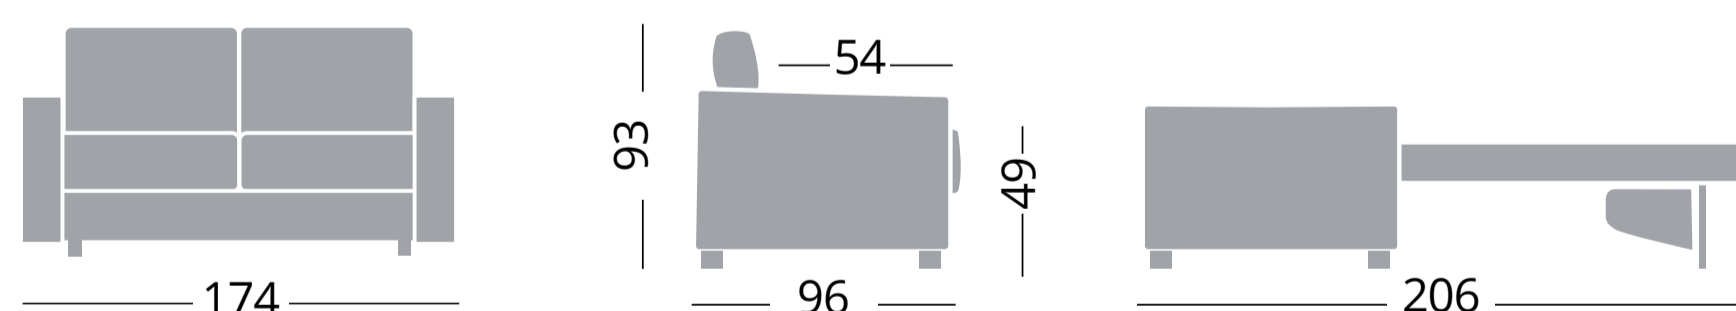

120x190

Cod. RV18UN140
Divano 3 posti - Canapé 3 places - Sofa 3 seats