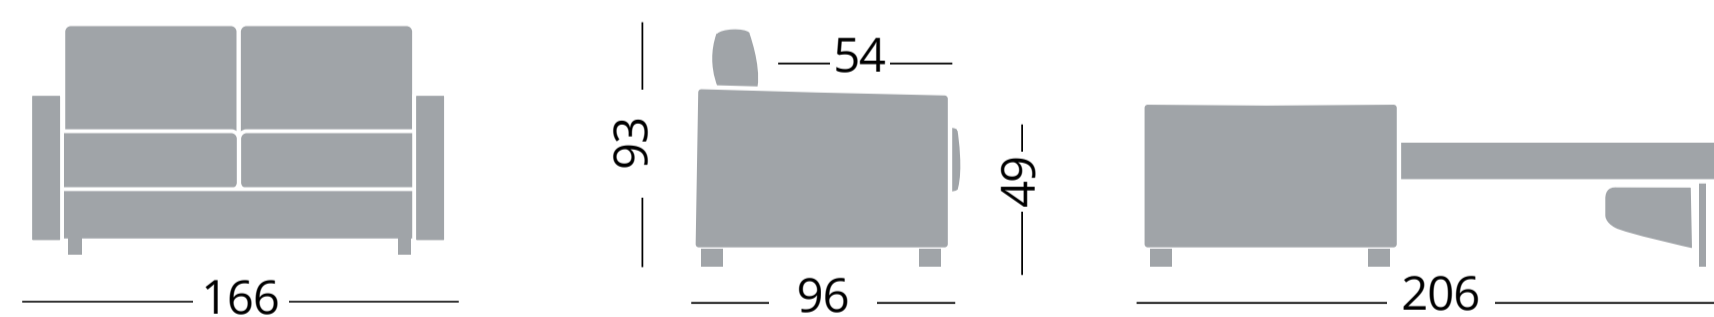

120x190

Cod. RV18TO140
Divano 3 posti - Canapé 3 places - Sofa 3 seats