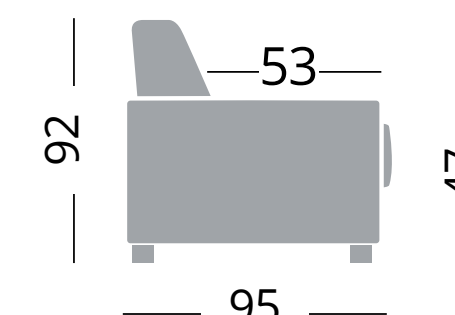

ZERO 16

DIVANI LETTO - CANAPES LIT - SOFA BEDS

Letto utile
Lit utile
Useful bed

Cod. NGZE80

Poltrona - Fauteuil - Armchair

80x195

Cod. NGZE120

Divano 2 posti - Canapé 2 places - Sofa 2 seats

120x195

Cod. NGZE140

Divano 3 posti - Canapé 3 places - Sofa 3 seats

140x195

Cod. NGZE160

Divano 3 posti maxi - Canapé 3 places maxi - Sofa maxi 3 seats

160x195

Cod. NGZEPENSB