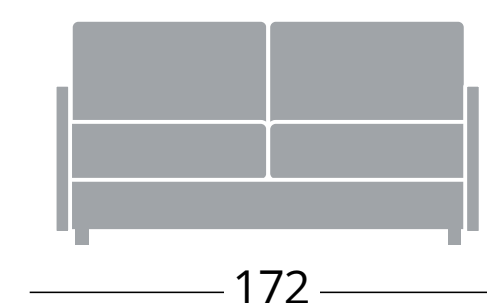

ZERO 16

DIVANI LETTO - CANAPES LIT - SOFA BEDS

Letto utile
Lit utile
Useful bed

Cod. NGZE80

Poltrona - Fauteuil - Armchair

80x195

Cod. NGZE120

Divano 2 posti - Canapé 2 places - Sofa 2 seats

120x195

Cod. NGZE140

Divano 3 posti - Canapé 3 places - Sofa 3 seats

140x195

Cod. NGZE160

Divano 3 posti maxi - Canapé 3 places maxi - Sofa maxi 3 seats

160x195

Cod. NGZEPENSB