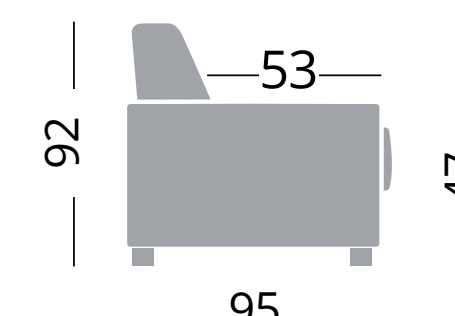

ZERO 16

DIVANI LETTO - CANAPES LIT - SOFA BEDS

Letto utile
Lit utile
Useful bed

Cod. NGZE80

Poltrona - Fauteuil - Armchair

80x195

Cod. NGZE120

Divano 2 posti - Canapé 2 places - Sofa 2 seats

120x195

Cod. NGZE140

Divano 3 posti - Canapé 3 places - Sofa 3 seats

140x195

Cod. NGZE160

Divano 3 posti maxi - Canapé 3 places maxi - Sofa maxi 3 seats

160x195

Cod. NGZEPENSB