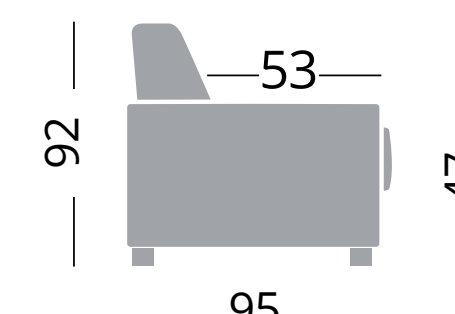

ZERO 16

DIVANI LETTO - CANAPES LIT - SOFA BEDS

Letto utile
Lit utile
Useful bed

Cod. NGZE80

Poltrona - Fauteuil - Armchair

80x195

Cod. NGZE120

Divano 2 posti - Canapé 2 places - Sofa 2 seats

120x195

Cod. NGZE140

Divano 3 posti - Canapé 3 places - Sofa 3 seats

140x195

Cod. NGZE160

Divano 3 posti maxi - Canapé 3 places maxi - Sofa maxi 3 seats

160x195

Cod. NGZEPENSB