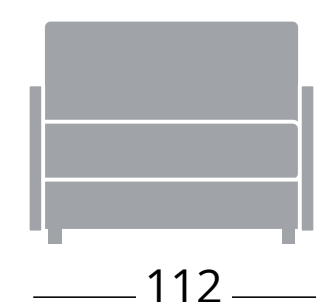

ZERO 16

DIVANI LETTO - CANAPES LIT - SOFA BEDS

Letto utile
Lit utile
Useful bed

Cod. NGZE80

Poltrona - Fauteuil - Armchair

80x195

Cod. NGZE120

Divano 2 posti - Canapé 2 places - Sofa 2 seats

120x195

Cod. NGZE140

Divano 3 posti - Canapé 3 places - Sofa 3 seats

140x195

Cod. NGZE160

Divano 3 posti maxi - Canapé 3 places maxi - Sofa maxi 3 seats

160x195

Cod. NGZEPENSB