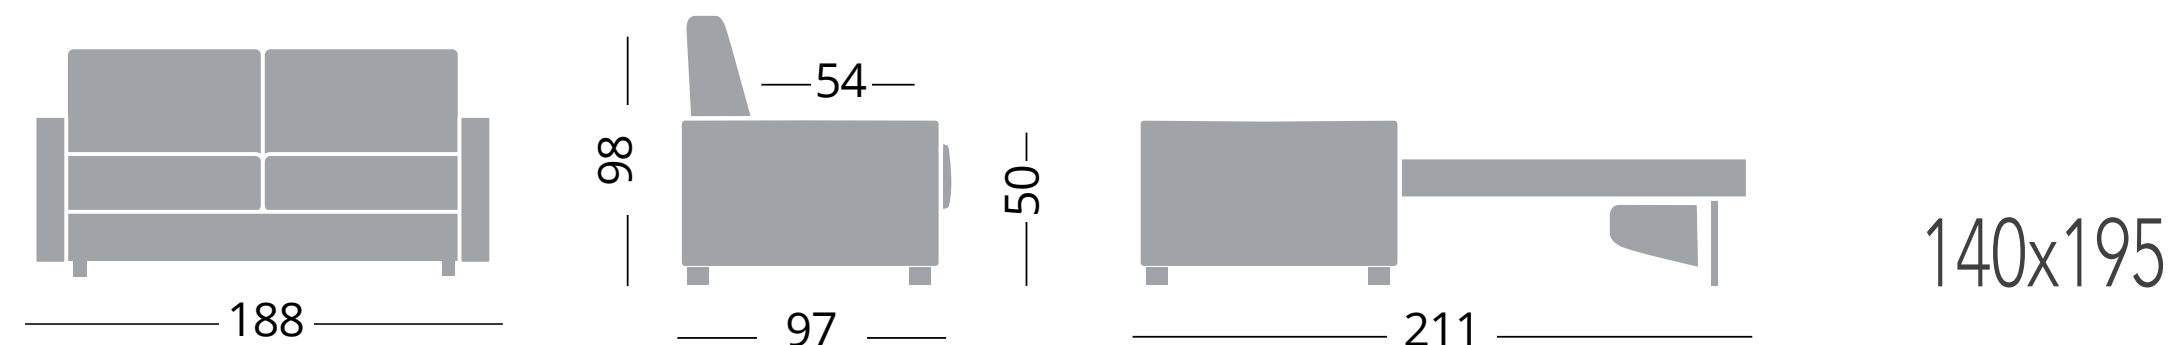

ESTER 20

DIVANI LETTO - CANAPES LIT - SOFA BEDS

Letto utile
Lit utile
Useful bed

Cod. SM20ES140

Divano 3 posti - Canapé 3 places - Sofa 3 seats

Cod. SM20ES160

Divano 3 posti maxi - Canapé 3 places maxi - Sofa maxi 3 seats