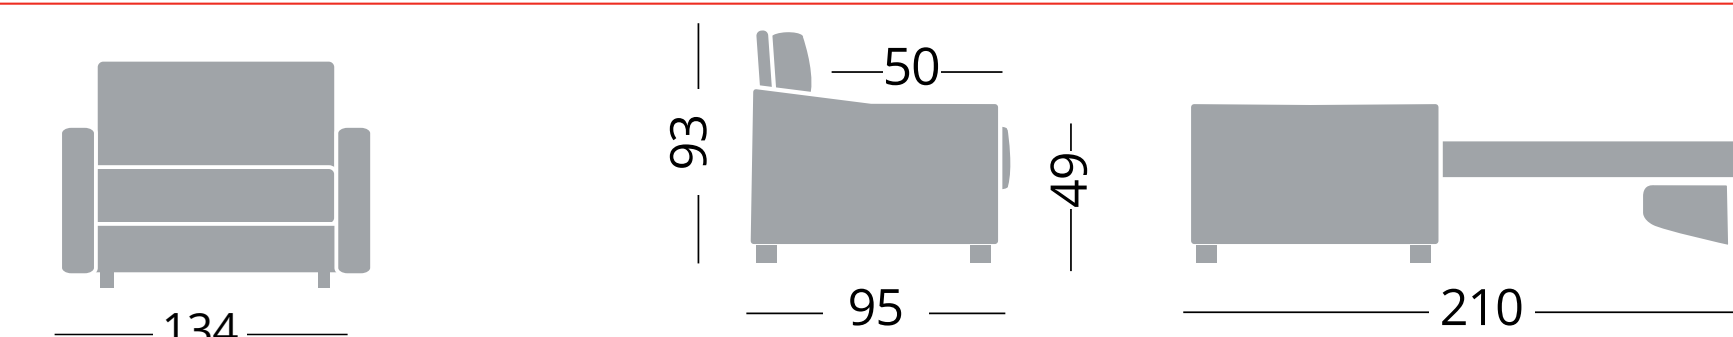

SALLY18

DIVANI LETTO - CANAPES LIT - SOFA BEDS

Letto utile
Lit utile
Useful bed

Cod. SO18SL80
Poltrona - Fauteuil - Armchair

80x190x18

Cod. SO18SL120
Divano 2 posti - Canapé 2 places - Sofa 2 seats