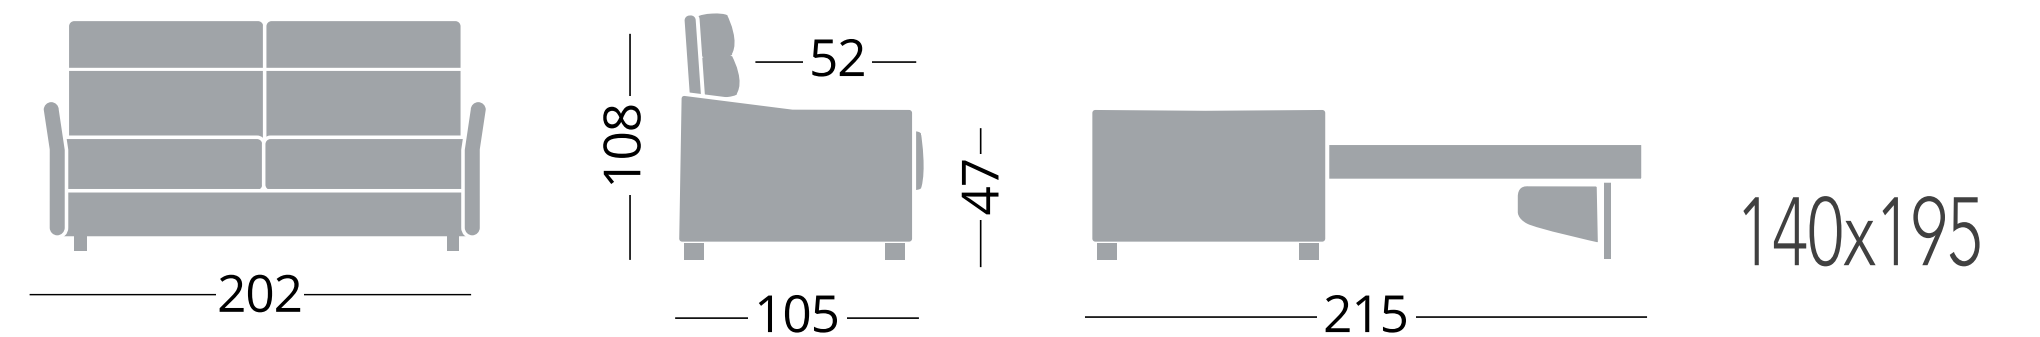

LUNA

DIVANI LETTO - CANAPES LIT - SOFA BEDS

Letto utile
Lit utile
Useful bed

Cod. PR16LU120

Divano 2 posti - Canapé 2 places - Sofa 2 seats

Cod. PR16LU140

Divano 3 posti maxi - Canapé 3 places maxi - Sofa maxi 3 seats

Cod. PR16LU3P

Divano 3 posti - Canapé 3 places - Sofa 3 seats

Cod. PR16LU3PM

Divano 3 posti maxi - Canapé 3 places maxi - Sofa maxi 3 seats