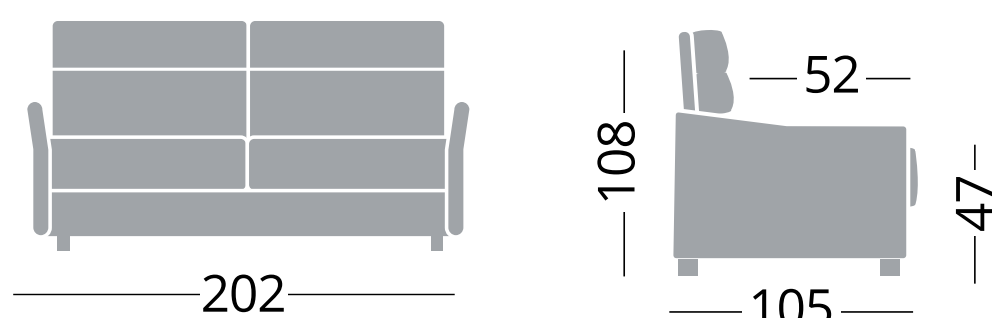

Cod. PR16LU160

Divano 3 posti maxi - Canapé 3 places maxi - Sofa maxi 3 seats

DIVANI FISSI - CANAPES FIXES - SOFA

Cod. PR16LUPOL

Poltrona - Fauteuil - Armchair

Cod. PR16LU2P

Divano 2 posti - Canapé 2 places - Sofa 2 seats

Cod. PR16LU3P

Divano 3 posti - Canapé 3 places - Sofa 3 seats

Cod. PR16LU3PM

Divano 3 posti maxi - Canapé 3 places maxi - Sofa maxi 3 seats