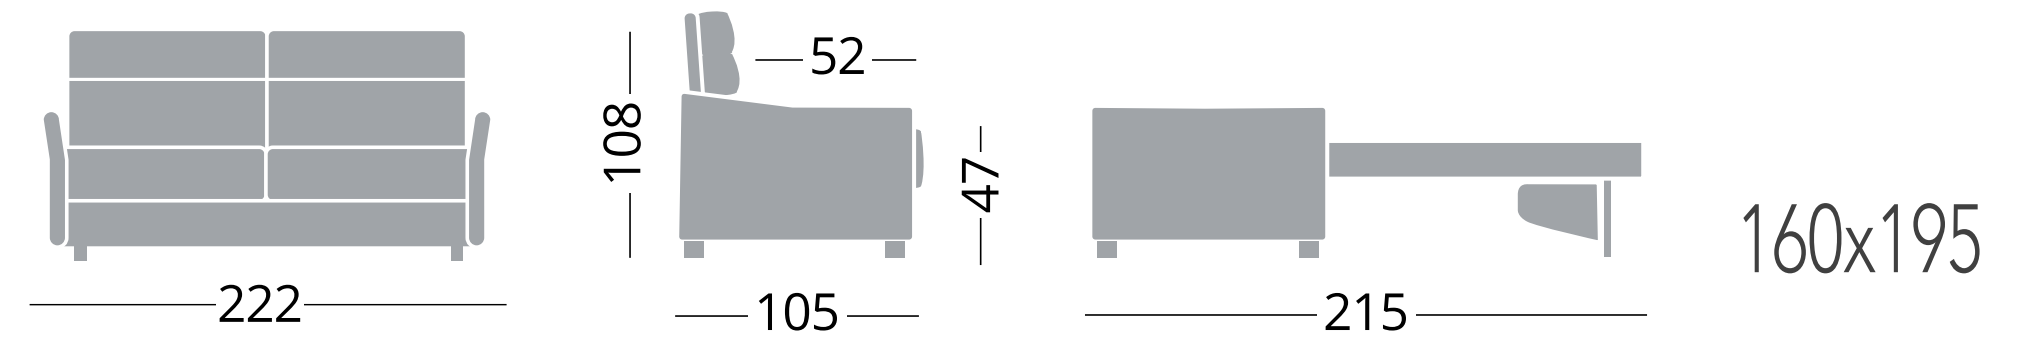

LUNA

DIVANI LETTO - CANAPES LIT - SOFA BEDS

Letto utile
Lit utile
Useful bed

Cod. PR16LU120

Divano 2 posti - Canapé 2 places - Sofa 2 seats

Cod. PR16LU140

Divano 3 posti maxi - Canapé 3 places maxi - Sofa maxi 3 seats

Cod. PR16LU160

Divano 3 posti maxi - Canapé 3 places maxi - Sofa maxi 3 seats

DIVANI FISSI - CANAPES FIXES - SOFA

Cod. PR16LUPOL

Poltrona - Fauteuil - Armchair

Cod. PR16LU2P

Divano 2 posti - Canapé 2 places - Sofa 2 seats

Cod. PR16LU3P

Divano 3 posti - Canapé 3 places - Sofa 3 seats

Cod. PR16LU3PM

Divano 3 posti maxi - Canapé 3 places maxi - Sofa maxi 3 seats