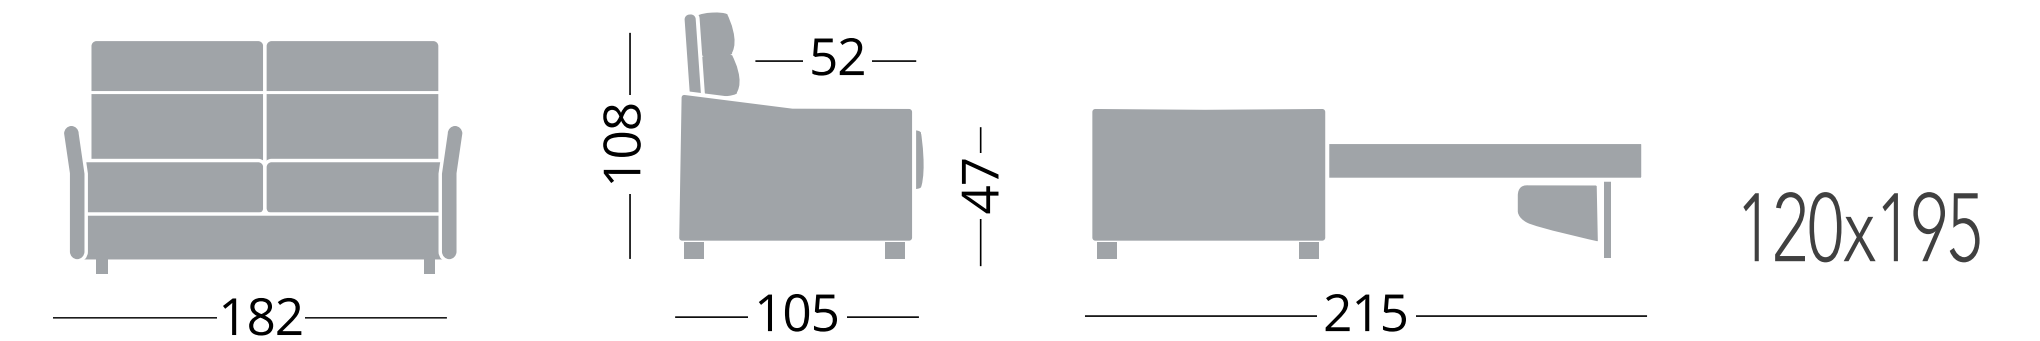

LUNA

DIVANI LETTO - CANAPES LIT - SOFA BEDS

Letto utile
Lit utile
Useful bed

Cod. PR16LU120

Divano 2 posti - Canapé 2 places - Sofa 2 seats

Cod. PR16LU140

Divano 3 posti maxi - Canapé 3 places maxi - Sofa maxi 3 seats

Cod. PR16LU3P

Divano 3 posti - Canapé 3 places - Sofa 3 seats

Cod. PR16LU3PM

Divano 3 posti maxi - Canapé 3 places maxi - Sofa maxi 3 seats