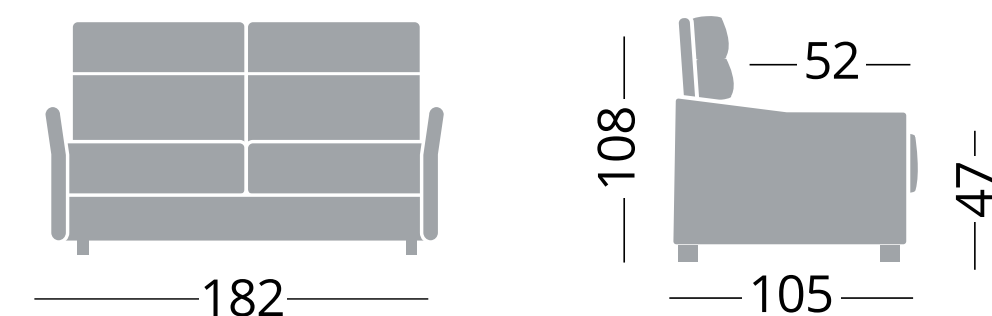

Cod. PR16LU160

Divano 3 posti maxi - Canapé 3 places maxi - Sofa maxi 3 seats

DIVANI FISSI - CANAPES FIXES - SOFA

Cod. PR16LUPOL

Poltrona - Fauteuil - Armchair

Cod. PR16LU2P

Divano 2 posti - Canapé 2 places - Sofa 2 seats

Cod. PR16LU3P

Divano 3 posti - Canapé 3 places - Sofa 3 seats

Cod. PR16LU3PM

Divano 3 posti maxi - Canapé 3 places maxi - Sofa maxi 3 seats