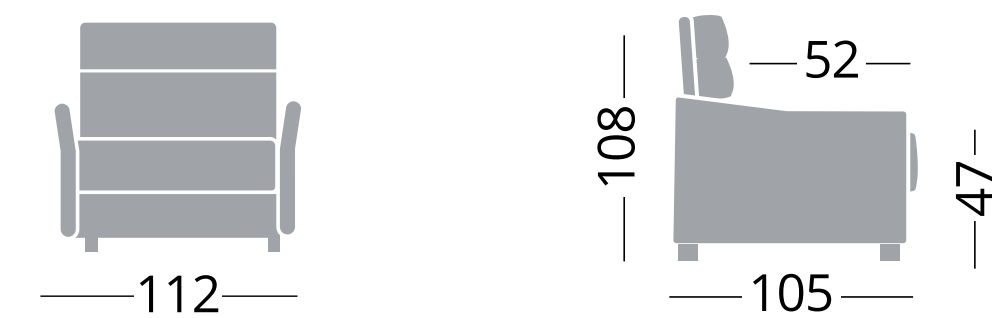

Cod. PR16LU160

Divano 3 posti maxi - Canapé 3 places maxi - Sofa maxi 3 seats

DIVANI FISSI - CANAPES FIXES - SOFA

Cod. PR16LUPOL

Poltrona - Fauteuil - Armchair

Cod. PR16LU2P

Divano 2 posti - Canapé 2 places - Sofa 2 seats

Cod. PR16LU3P

Divano 3 posti - Canapé 3 places - Sofa 3 seats

Cod. PR16LU3PM

Divano 3 posti maxi - Canapé 3 places maxi - Sofa maxi 3 seats