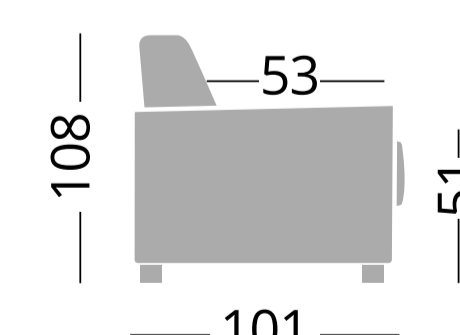

120x195

Cod. PR20CO140DX / Cod. PR20OC140SX

Divano 3 posti bracciolo destro/sinistro
Canapé 3 places accoudoir gauche/droit - Sofa 3 seats left/right arm

140x195

Cod. PR20CO160DX / Cod. PR20OC160SX

Divano 3 posti maxi bracciolo destro/sinistro
Canapé 3 places maxi accoudoir gauche/droit - Sofa 3 seats maxi left/right arm

160x195

Cod. PR20OC120SB

Divano 2 posti senza braccioli
Canapé 2 places sans accoudoirs - Sofa 2 seats without arms

120x195

Cod. PR20OC140SB

Divano 3 posti senza braccioli
Canapé 3 places sans accoudoirs - Sofa 3 seats without arms

140x195

Cod. PR20OC160SB

Divano 3 posti maxi senza braccioli
Canapé 3 places maxi sans accoudoirs - Sofa 3 seats maxi without arms

160x195

DIVANI FISSI - CANAPES FIXES - SOFA

Cod. PR200CPOL

Poltrona- Fauteuil - Armchair