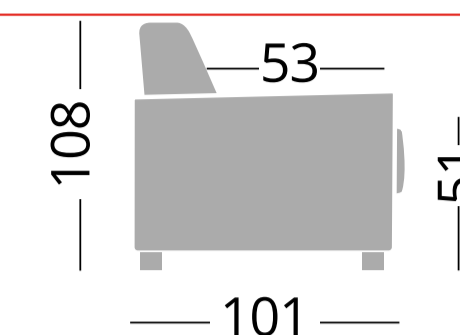

DIVANI LETTO - CANAPES LIT - SOFA BEDS

Letto utile
Lit utile
Useful bed

Cod. PR20OC120

Divano 2 posti - Canapé 2 places - Sofa 2 seats

120x195

Cod. PR20OC120

Divano 3 posti - Canapé 3 places - Sofa 3 seats

140x195

Cod. PR20OC160

Divano 3 posti maxi - Canapé 3 places maxi - Sofa maxi 3 seats

160x195

Cod. PR20CO120DX / Cod. PR20OC120SX

Divano 2 posti bracciolo destro/sinistro
Canapé 2 places accoudoir gauche/droit - Sofa 2 seats left/right arm

120x195

Cod. PR20CO140DX / Cod. PR20OC140SX

Divano 3 posti bracciolo destro/sinistro
Canapé 3 places accoudoir gauche/droit - Sofa 3 seats left/right arm

140x195

Cod. PR20CO160DX / Cod. PR20OC160SX

Divano 3 posti maxi bracciolo destro/sinistro
Canapé 3 places maxi accoudoir gauche/droit - Sofa 3 seats maxi left/right arm