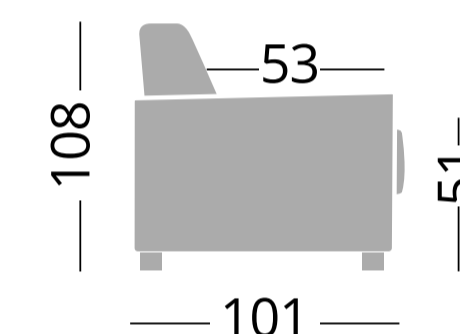

DIVANI LETTO - CANAPES LIT - SOFA BEDS

Letto utile
Lit utile
Useful bed

Cod. PR20OC120

Divano 2 posti - Canapé 2 places - Sofa 2 seats

120x195

Cod. PR20OC120

Divano 3 posti - Canapé 3 places - Sofa 3 seats

140x195

Cod. PR20OC160

Divano 3 posti maxi - Canapé 3 places maxi - Sofa maxi 3 seats

160x195

Cod. PR20CO120DX / Cod. PR20OC120SX

Divano 2 posti bracciolo destro/sinistro
Canapé 2 places accoudoir gauche/droit - Sofa 2 seats left/right arm

120x195

Cod. PR20CO140DX / Cod. PR20OC140SX

Divano 3 posti bracciolo destro/sinistro
Canapé 3 places accoudoir gauche/droit - Sofa 3 seats left/right arm

140x195

Cod. PR20CO160DX / Cod. PR20OC160SX

Divano 3 posti maxi bracciolo destro/sinistro
Canapé 3 places maxi accoudoir gauche/droit - Sofa 3 seats maxi left/right arm

160x195

Cod. PR20OC120SB

Divano 2 posti senza braccioli
Canapé 2 places sans accoudoirs - Sofa 2 seats without arms

120x195

Cod. PR20OC140SB

Divano 3 posti senza braccioli
Canapé 3 places sans accoudoirs - Sofa 3 seats without arms