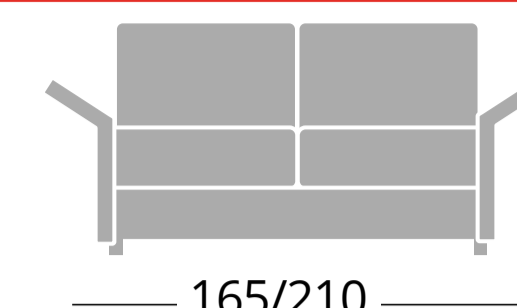

160x195

Cod. PR20OC120SB

Divano 2 posti senza braccioli
Canapé 2 places sans accoudoirs - Sofa 2 seats without arms

120x195

Cod. PR20OC140SB

Divano 3 posti senza braccioli
Canapé 3 places sans accoudoirs - Sofa 3 seats without arms

140x195

Cod. PR20OC160SB

Divano 3 posti maxi senza braccioli
Canapé 3 places maxi sans accoudoirs - Sofa 3 seats maxi without arms

160x195

DIVANI FISSI - CANAPES FIXES - SOFA

Cod. PR200CPOL

Poltrona- Fauteuil - Armchair

105/150

Cod. PR200C2P

Divano 2 posti - Canapé 2 places - Sofa 2 seats

165/210

Cod. PR200C3P

Divano 3 posti - Canapé 3 places -Sofa 3 seats

185/230

Cod. PR200C3PM

Divano 3 posti maxi - Canapé 3 places maxi - Sofa maxi 3 seats

205/250

Cod. PR200CPOLSX/ Cod. PR200CPOLDX

Poltrona bracciolo destro/sinistro
Fauteuil accoudoir gauche/droit - Armchair left/right arm

93,5/116