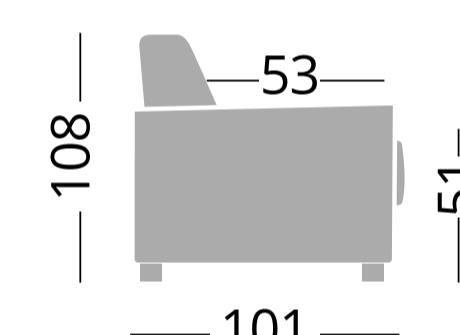

Cod. PR20OC160

Divano 3 posti maxi - Canapé 3 places maxi - Sofa maxi 3 seats

160x195

Cod. PR20CO120DX / Cod. PR20OC120SX

Divano 2 posti bracciolo destro/sinistro
Canapé 2 places accoudoir gauche/droit - Sofa 2 seats left/right arm

120x195

Cod. PR20CO140DX / Cod. PR20OC140SX

Divano 3 posti bracciolo destro/sinistro
Canapé 3 places accoudoir gauche/droit - Sofa 3 seats left/right arm

140x195

Cod. PR20CO160DX / Cod. PR20OC160SX

Divano 3 posti maxi bracciolo destro/sinistro
Canapé 3 places maxi accoudoir gauche/droit - Sofa 3 seats maxi left/right arm

160x195

Cod. PR20OC120SB

Divano 2 posti senza braccioli
Canapé 2 places sans accoudoirs - Sofa 2 seats without arms

120x195

Cod. PR20OC140SB

Divano 3 posti senza braccioli
Canapé 3 places sans accoudoirs - Sofa 3 seats without arms