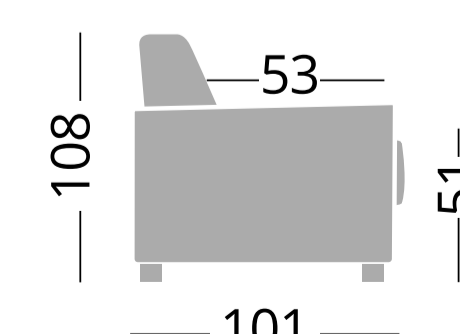

120x195

Cod. PR20CO140DX / Cod. PR20OC140SX

Divano 3 posti bracciolo destro/sinistro
Canapé 3 places accoudoir gauche/droit - Sofa 3 seats left/right arm

140x195

Cod. PR20CO160DX / Cod. PR20OC160SX

Divano 3 posti maxi bracciolo destro/sinistro
Canapé 3 places maxi accoudoir gauche/droit - Sofa 3 seats maxi left/right arm

160x195

Cod. PR20OC120SB

Divano 2 posti senza braccioli
Canapé 2 places sans accoudoirs - Sofa 2 seats without arms

120x195

Cod. PR20OC140SB

Divano 3 posti senza braccioli
Canapé 3 places sans accoudoirs - Sofa 3 seats without arms

140x195

Cod. PR20OC160SB

Divano 3 posti maxi senza braccioli
Canapé 3 places maxi sans accoudoirs - Sofa 3 seats maxi without arms

160x195

DIVANI FISSI - CANAPES FIXES - SOFA

Cod. PR200CPOL

Poltrona- Fauteuil - Armchair