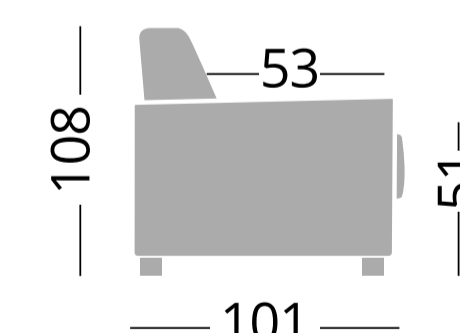

Cod. PR20OC160

Divano 3 posti maxi - Canapé 3 places maxi - Sofa maxi 3 seats

160x195

Cod. PR20CO120DX / Cod. PR20OC120SX

Divano 2 posti bracciolo destro/sinistro
Canapé 2 places accoudoir gauche/droit - Sofa 2 seats left/right arm

120x195

Cod. PR20CO140DX / Cod. PR20OC140SX

Divano 3 posti bracciolo destro/sinistro
Canapé 3 places accoudoir gauche/droit - Sofa 3 seats left/right arm

140x195

Cod. PR20CO160DX / Cod. PR20OC160SX

Divano 3 posti maxi bracciolo destro/sinistro
Canapé 3 places maxi accoudoir gauche/droit - Sofa 3 seats maxi left/right arm

160x195

Cod. PR20OC120SB

Divano 2 posti senza braccioli
Canapé 2 places sans accoudoirs - Sofa 2 seats without arms

120x195

Cod. PR20OC140SB

Divano 3 posti senza braccioli
Canapé 3 places sans accoudoirs - Sofa 3 seats without arms