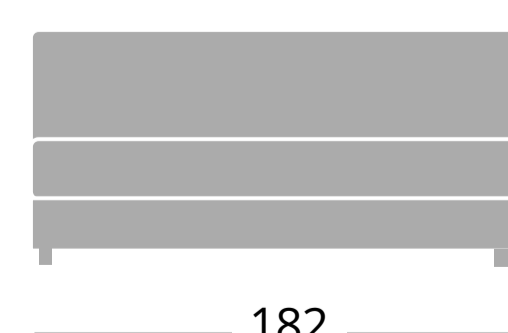

Cod. PR20OC160SB

Divano 3 posti maxi senza braccioli
Canapé 3 places maxi sans accoudoirs - Sofa 3 seats maxi without arms