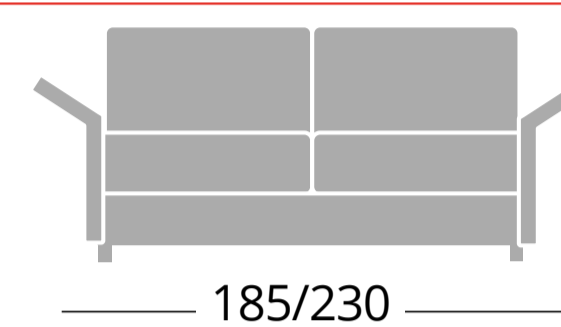

DIVANI LETTO - CANAPES LIT - SOFA BEDS

Letto utile
Lit utile
Useful bed

Cod. PR20OC120

Divano 2 posti - Canapé 2 places - Sofa 2 seats

120x195

Cod. PR20OC120

Divano 3 posti - Canapé 3 places - Sofa 3 seats

140x195

Cod. PR20OC160

Divano 3 posti maxi - Canapé 3 places maxi - Sofa maxi 3 seats

160x195

Cod. PR20CO120DX / Cod. PR20OC120SX

Divano 2 posti bracciolo destro/sinistro
Canapé 2 places accoudoir gauche/droit - Sofa 2 seats left/right arm

120x195

Cod. PR20CO140DX / Cod. PR20OC140SX

Divano 3 posti bracciolo destro/sinistro
Canapé 3 places accoudoir gauche/droit - Sofa 3 seats left/right arm

140x195

Cod. PR20CO160DX / Cod. PR20OC160SX

Divano 3 posti maxi bracciolo destro/sinistro
Canapé 3 places maxi accoudoir gauche/droit - Sofa 3 seats maxi left/right arm