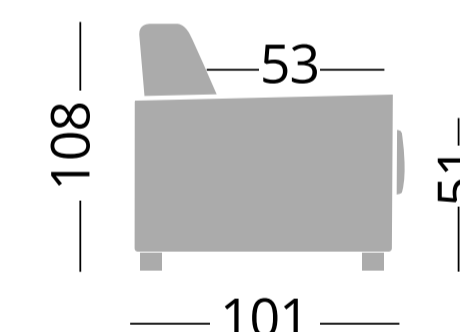

Cod. PR20OC160

Divano 3 posti maxi - Canapé 3 places maxi - Sofa maxi 3 seats

160x195

Cod. PR20CO120DX / Cod. PR20OC120SX

Divano 2 posti bracciolo destro/sinistro
Canapé 2 places accoudoir gauche/droit - Sofa 2 seats left/right arm

120x195

Cod. PR20CO140DX / Cod. PR20OC140SX

Divano 3 posti bracciolo destro/sinistro
Canapé 3 places accoudoir gauche/droit - Sofa 3 seats left/right arm

140x195

Cod. PR20CO160DX / Cod. PR20OC160SX

Divano 3 posti maxi bracciolo destro/sinistro
Canapé 3 places maxi accoudoir gauche/droit - Sofa 3 seats maxi left/right arm

160x195

Cod. PR20OC120SB

Divano 2 posti senza braccioli
Canapé 2 places sans accoudoirs - Sofa 2 seats without arms

120x195

Cod. PR20OC140SB

Divano 3 posti senza braccioli
Canapé 3 places sans accoudoirs - Sofa 3 seats without arms