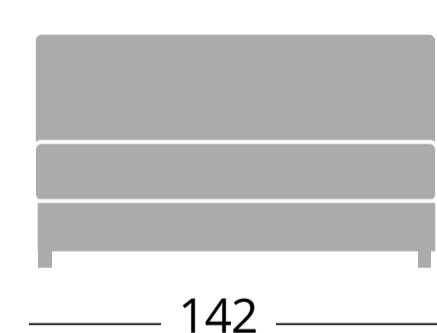

120x195

Cod. PR20CO140DX / Cod. PR20OC140SX

Divano 3 posti bracciolo destro/sinistro
Canapé 3 places accoudoir gauche/droit - Sofa 3 seats left/right arm

140x195

Cod. PR20CO160DX / Cod. PR20OC160SX

Divano 3 posti maxi bracciolo destro/sinistro
Canapé 3 places maxi accoudoir gauche/droit - Sofa 3 seats maxi left/right arm

160x195

Cod. PR20OC120SB

Divano 2 posti senza braccioli
Canapé 2 places sans accoudoirs - Sofa 2 seats without arms

120x195

Cod. PR20OC140SB

Divano 3 posti senza braccioli
Canapé 3 places sans accoudoirs - Sofa 3 seats without arms