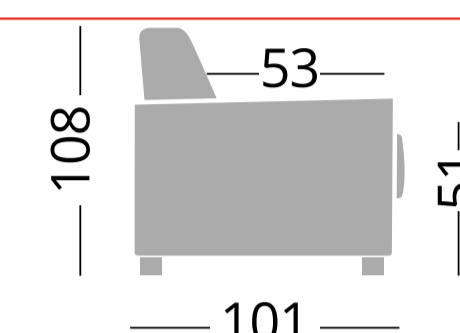

DIVANI LETTO - CANAPES LIT - SOFA BEDS

Letto utile
Lit utile
Useful bed

Cod. PR20OC120

Divano 2 posti - Canapé 2 places - Sofa 2 seats

120x195

Cod. PR20OC120

Divano 3 posti - Canapé 3 places - Sofa 3 seats

140x195

Cod. PR20OC160

Divano 3 posti maxi - Canapé 3 places maxi - Sofa maxi 3 seats

160x195

Cod. PR20CO120DX / Cod. PR20OC120SX

Divano 2 posti bracciolo destro/sinistro
Canapé 2 places accoudoir gauche/droit - Sofa 2 seats left/right arm

120x195

Cod. PR20CO140DX / Cod. PR20OC140SX

Divano 3 posti bracciolo destro/sinistro
Canapé 3 places accoudoir gauche/droit - Sofa 3 seats left/right arm

140x195

Cod. PR20CO160DX / Cod. PR20OC160SX

Divano 3 posti maxi bracciolo destro/sinistro
Canapé 3 places maxi accoudoir gauche/droit - Sofa 3 seats maxi left/right arm