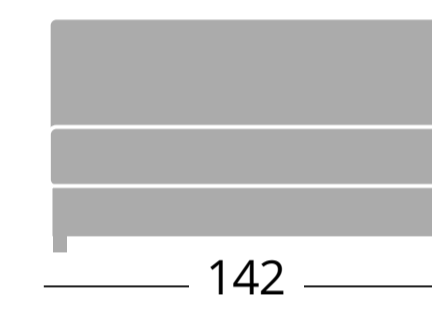

Cod. PR200C2PSB

Divano 2 posti senza braccioli
Canapé 2 places sans accoudoirs - Sofa 2 seats without arms