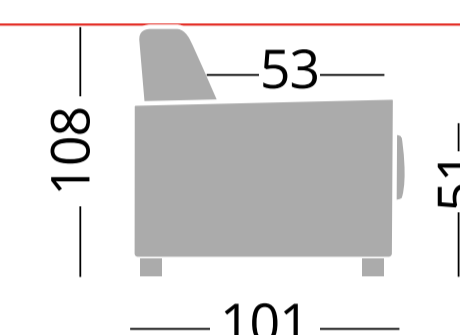

DIVANI LETTO - CANAPES LIT - SOFA BEDS

Letto utile
Lit utile
Useful bed

Cod. PR20OC120

Divano 2 posti - Canapé 2 places - Sofa 2 seats

120x195

Cod. PR20OC120

Divano 3 posti - Canapé 3 places - Sofa 3 seats

140x195

Cod. PR20OC160

Divano 3 posti maxi - Canapé 3 places maxi - Sofa maxi 3 seats

160x195

Cod. PR20CO120DX / Cod. PR20OC120SX

Divano 2 posti bracciolo destro/sinistro
Canapé 2 places accoudoir gauche/droit - Sofa 2 seats left/right arm

120x195

Cod. PR20CO140DX / Cod. PR20OC140SX

Divano 3 posti bracciolo destro/sinistro
Canapé 3 places accoudoir gauche/droit - Sofa 3 seats left/right arm

140x195

Cod. PR20CO160DX / Cod. PR20OC160SX

Divano 3 posti maxi bracciolo destro/sinistro
Canapé 3 places maxi accoudoir gauche/droit - Sofa 3 seats maxi left/right arm