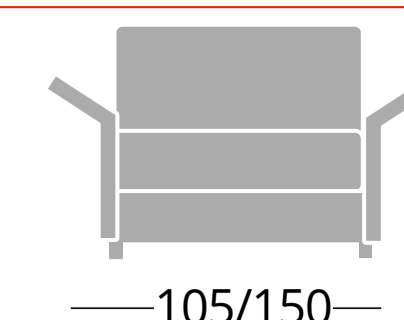

160x195

Cod. PR20OC120SB

Divano 2 posti senza braccioli
Canapé 2 places sans accoudoirs - Sofa 2 seats without arms

120x195

Cod. PR20OC140SB

Divano 3 posti senza braccioli
Canapé 3 places sans accoudoirs - Sofa 3 seats without arms

140x195

Cod. PR20OC160SB

Divano 3 posti maxi senza braccioli
Canapé 3 places maxi sans accoudoirs - Sofa 3 seats maxi without arms

160x195

DIVANI FISSI - CANAPES FIXES - SOFA

Cod. PR200CPOL

Poltrona- Fauteuil - Armchair

105/150

Cod. PR200C2P

Divano 2 posti - Canapé 2 places - Sofa 2 seats

165/210

Cod. PR200C3P

Divano 3 posti - Canapé 3 places -Sofa 3 seats

185/230

Cod. PR200C3PM

Divano 3 posti maxi - Canapé 3 places maxi - Sofa maxi 3 seats

205/250

Cod. PR200CPOLSX/ Cod. PR200CPOLDX

Poltrona bracciolo destro/sinistro
Fauteuil accoudoir gauche/droit - Armchair left/right arm

93,5/116