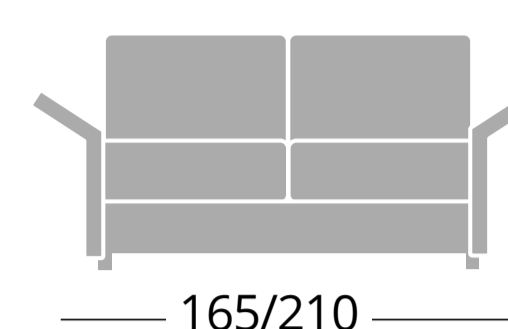

DIVANI LETTO - CANAPES LIT - SOFA BEDS

Letto utile
Lit utile
Useful bed

Cod. PR20OC120

Divano 2 posti - Canapé 2 places - Sofa 2 seats

120x195

Cod. PR20OC120

Divano 3 posti - Canapé 3 places - Sofa 3 seats

140x195

Cod. PR20OC160

Divano 3 posti maxi - Canapé 3 places maxi - Sofa maxi 3 seats

160x195

Cod. PR20CO120DX / Cod. PR20OC120SX

Divano 2 posti bracciolo destro/sinistro
Canapé 2 places accoudoir gauche/droit - Sofa 2 seats left/right arm

120x195

Cod. PR20CO140DX / Cod. PR20OC140SX

Divano 3 posti bracciolo destro/sinistro
Canapé 3 places accoudoir gauche/droit - Sofa 3 seats left/right arm

140x195

Cod. PR20CO160DX / Cod. PR20OC160SX

Divano 3 posti maxi bracciolo destro/sinistro
Canapé 3 places maxi accoudoir gauche/droit - Sofa 3 seats maxi left/right arm

160x195

Cod. PR20OC120SB

Divano 2 posti senza braccioli
Canapé 2 places sans accoudoirs - Sofa 2 seats without arms

120x195

Cod. PR20OC140SB

Divano 3 posti senza braccioli
Canapé 3 places sans accoudoirs - Sofa 3 seats without arms