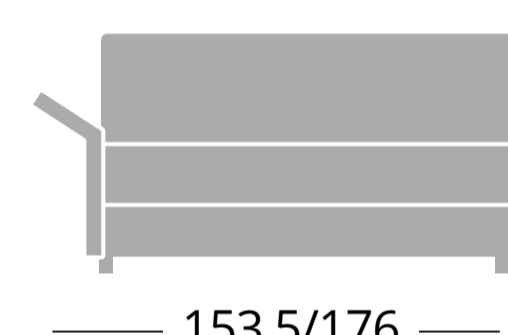

Cod. PR20OC160

Divano 3 posti maxi - Canapé 3 places maxi - Sofa maxi 3 seats

160x195

Cod. PR20CO120DX / Cod. PR20OC120SX

Divano 2 posti bracciolo destro/sinistro
Canapé 2 places accoudoir gauche/droit - Sofa 2 seats left/right arm

120x195

Cod. PR20CO140DX / Cod. PR20OC140SX

Divano 3 posti bracciolo destro/sinistro
Canapé 3 places accoudoir gauche/droit - Sofa 3 seats left/right arm

140x195

Cod. PR20CO160DX / Cod. PR20OC160SX

Divano 3 posti maxi bracciolo destro/sinistro
Canapé 3 places maxi accoudoir gauche/droit - Sofa 3 seats maxi left/right arm