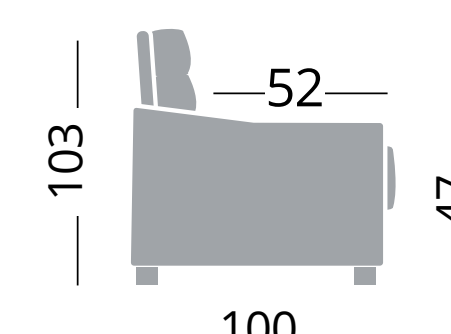

Cod. NGCH140

Divano 3 posti - Canapé 3 places - Sofa 3 seats