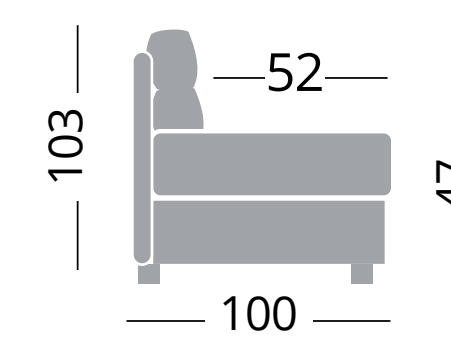

Cod. NGCH120SB

Divano 2 posti senza braccioli
Canapé 2 places sans accoudoirs - Sofa 2 seats without arms