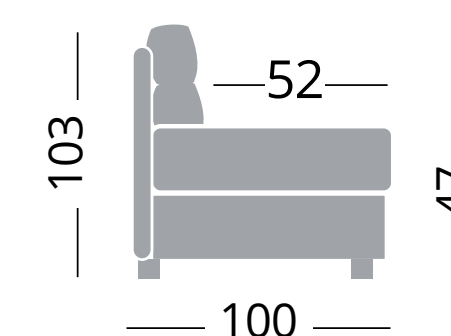

Cod. NGCH160SB

Divano 3 posti maxi senza braccioli
Canapé 3 places maxi sans accoudoirs - Sofa 3 seats maxi without arms