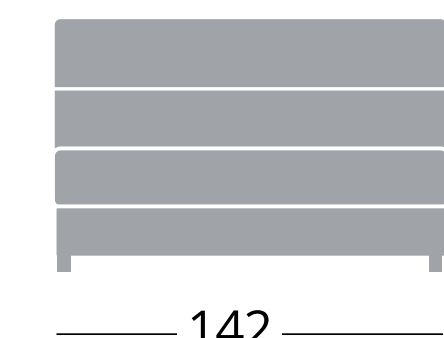

Cod. NGCH120SB

Divano 2 posti senza braccioli
Canapé 2 places sans accoudoirs - Sofa 2 seats without arms