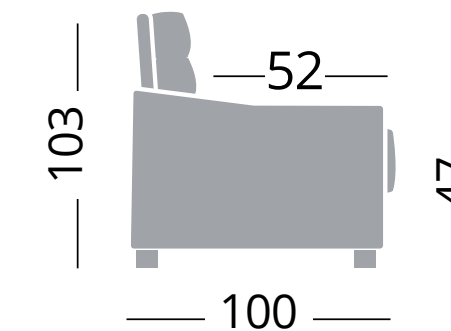

Cod. NGCH120

Divano 2 posti - Canapé 2 places - Sofa 2 seats