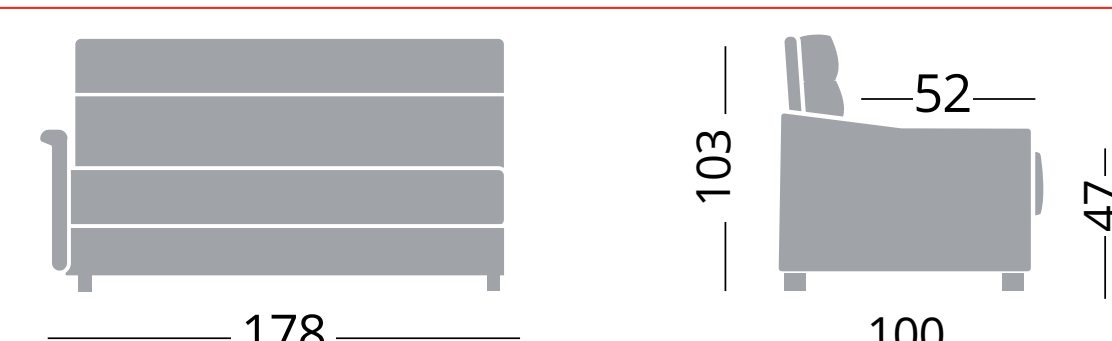

Cod. NGCH3PMSX / Cod. NGCH3PMDX
Divano 3 posti maxi bracciolo destro/sinistro
Canapé 3 places maxi accoudoir gauche/droit - Sofa 3 seats maxi left/right arm