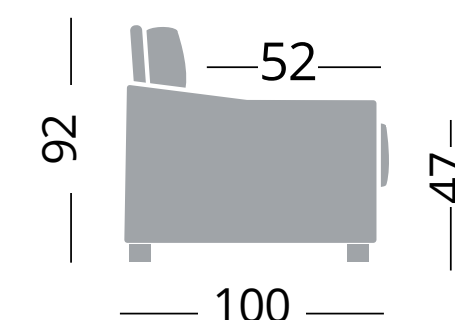

Cod. NGJA140

Divano 3 posti - Canapé 3 places - Sofa 3 seats