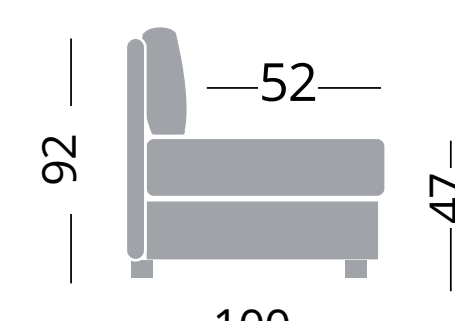

Cod. NGJA140SB

Divano 3 posti senza braccioli
Canapé 3 places sans accoudoirs - Sofa 3 seats without arms