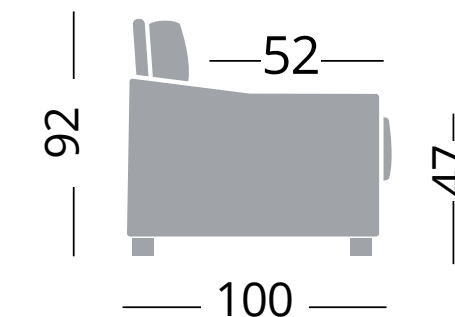

Cod. NGJA2P

Divano 2 posti - Canapé 2 places - Sofa 2 seats