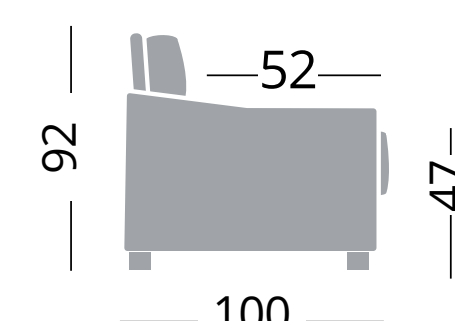

Cod. NGJA160

Divano 3 posti maxi - Canapé 3 places maxi - Sofa maxi 3 seats

160x195

Cod. NGJA80DX / NGJA80SX

Poltrona bracciolo destro/sinistro
Fauteuil accoudoir gauche/droit - Armchair left/right arm