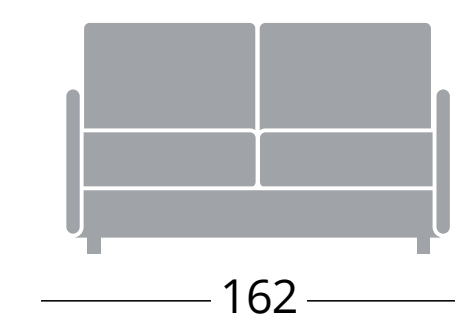

Cod. NGJA2P

Divano 2 posti - Canapé 2 places - Sofa 2 seats