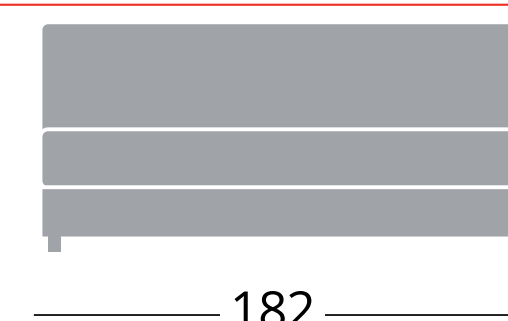

Cod. NGJA160SB

Divano 3 posti maxi senza braccioli
Canapé 3 places maxi sans accoudoirs - Sofa 3 seats maxi without arms