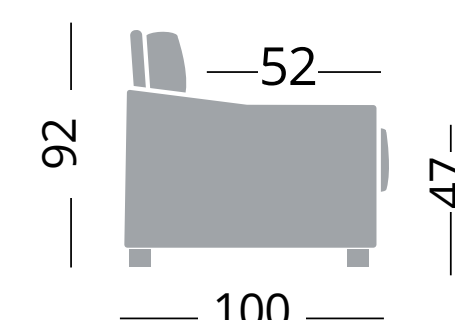

Cod. NGJA120

Divano 2 posti - Canapé 2 places - Sofa 2 seats