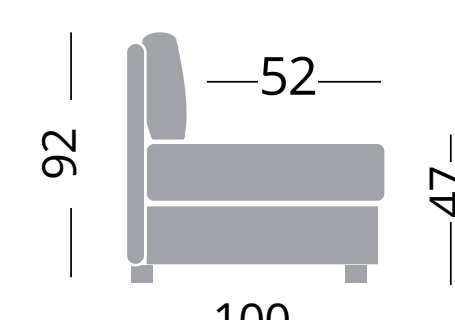

Cod. NGJA120SB

Divano 2 posti senza braccioli
Canapé 2 places sans accoudoirs - Sofa 2 seats without arms