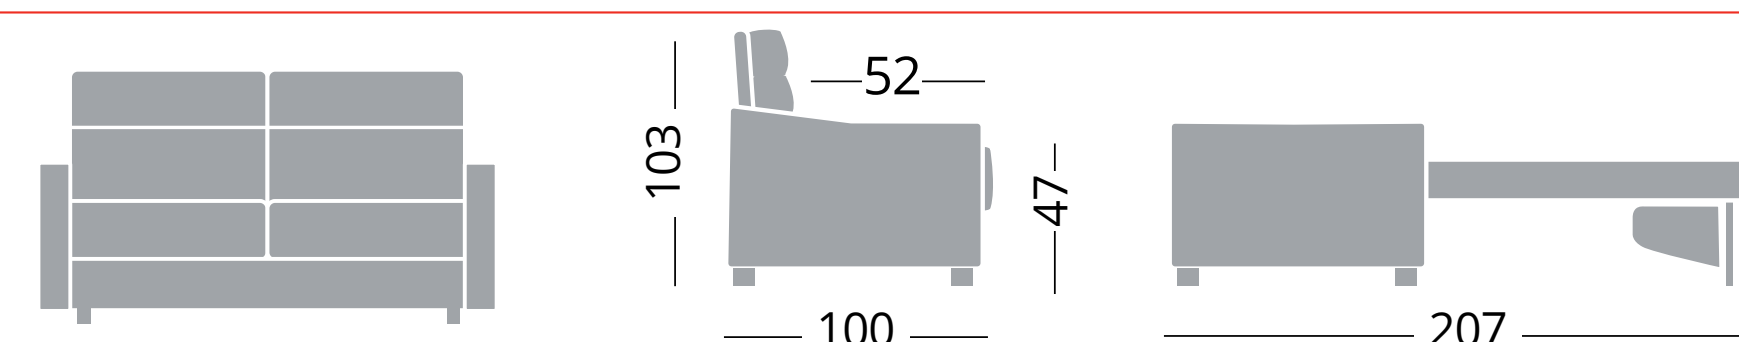

Cod. NGME140

Divano 3 posti - Canapé 3 places - Sofa 3 seats