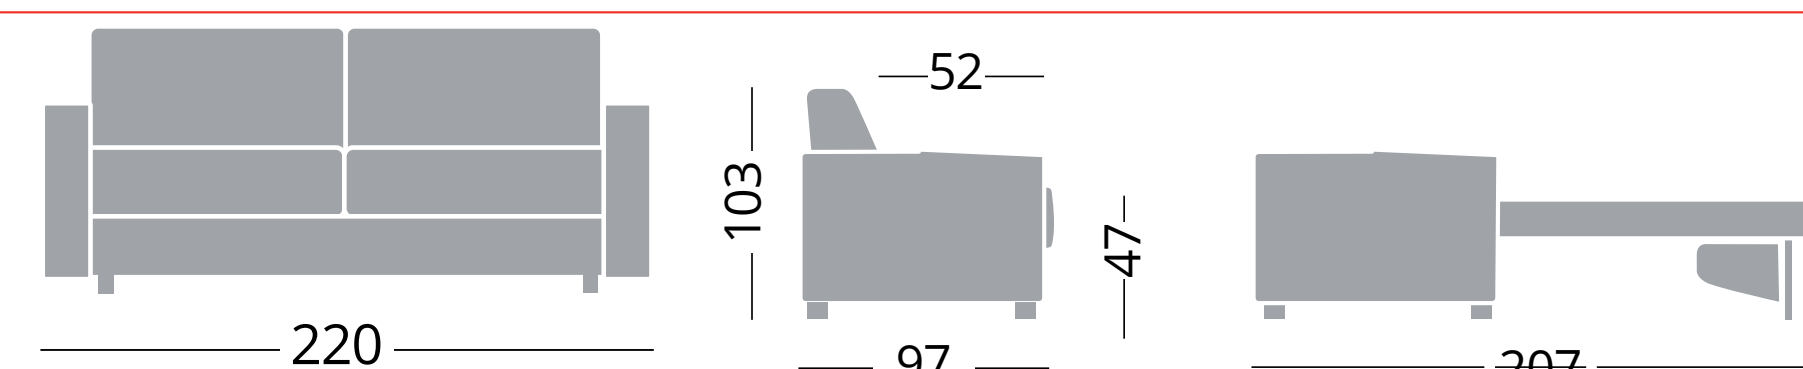

Cod. COPA160

Divano 3 posti maxi - Canapé 3 places maxi - Sofa maxi 3 seats

160x195

Cod. COPA80DX / Cod. COPA80SX

Poltrona bracciolo destro/sinistro
Fauteuil accoudoir gauche/droit - Armchair left/right arm