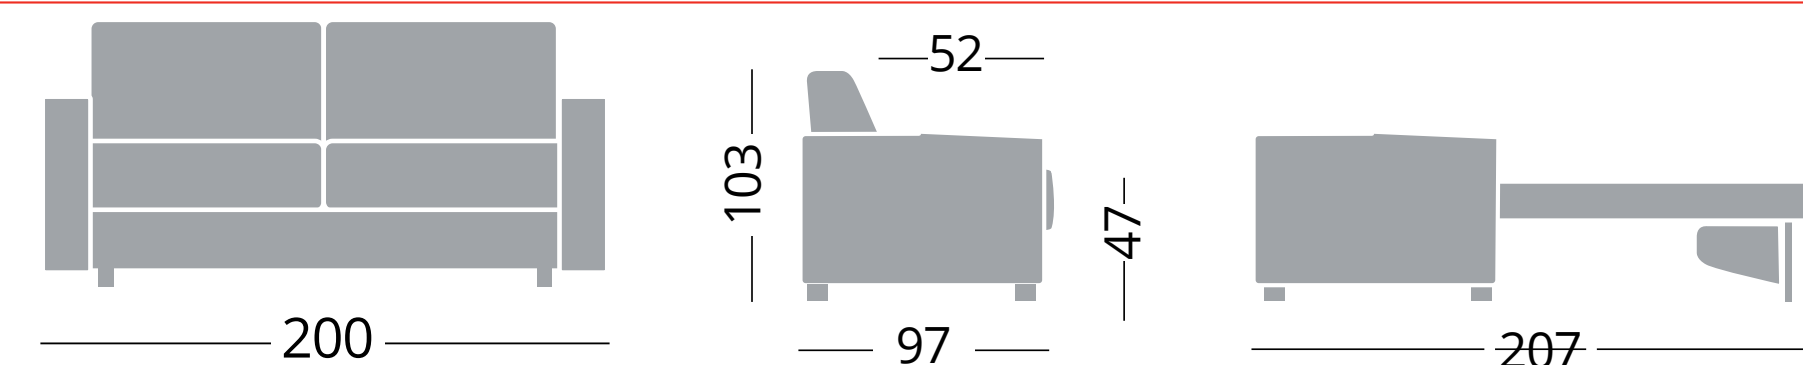

Cod. COPA140

Divano 3 posti - Canapé 3 places - Sofa 3 seats