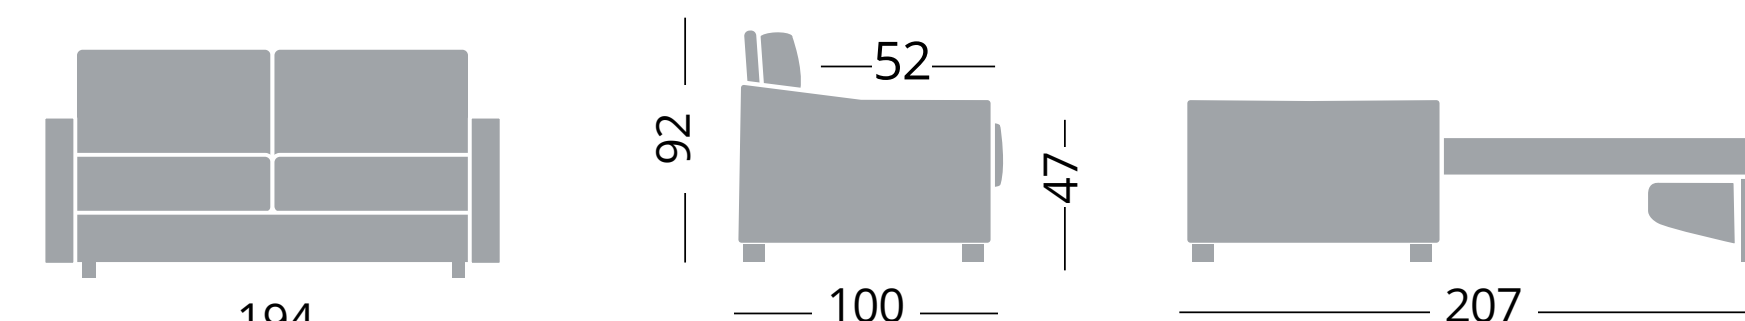

Cod. NGTH140

Divano 3 posti - Canapé 3 places - Sofa 3 seats

140x195

Cod. NGTH160

Divano 3 posti maxi - Canapé 3 places maxi - Sofa maxi 3 seats

160x195

Cod. NGTH80DX / NGTH80SX

Poltrona bracciolo destro/sinistro
Fauteuil accoudoir gauche/droit - Armchair left/right arm

72x195

Cod. NGTH120DX / NGTH120SX

Divano 2 posti bracciolo destro/sinistro
Canapé 2 places accoudoir gauche/droit - Sofa 2 seats left/right arm

120x195

Cod. NGTH140DX / NGTH140SX

Divano 3 posti bracciolo destro/sinistro
Canapé 3 places accoudoir gauche/droit - Sofa 3 seats left/right arm