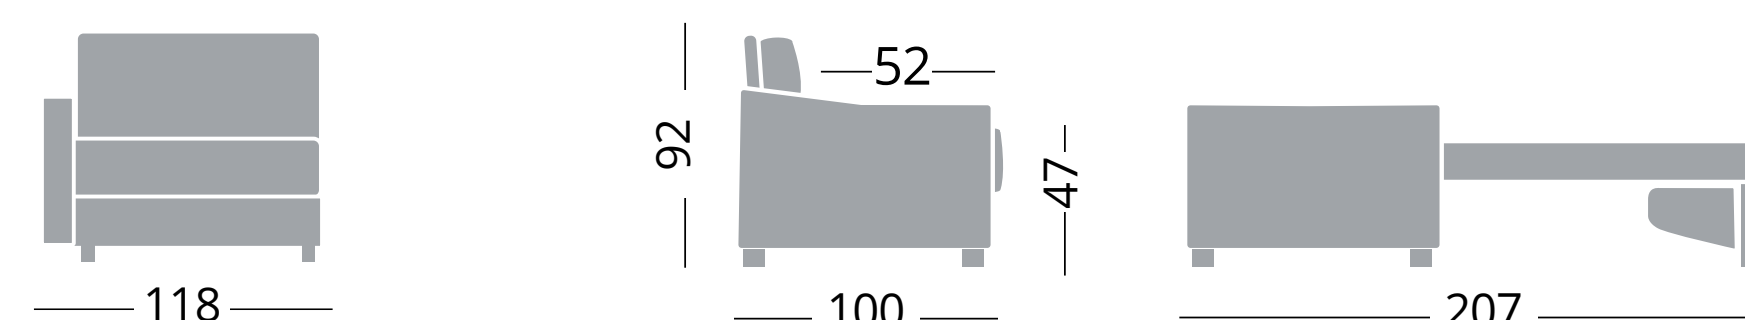

Cod. NGTH140

Divano 3 posti - Canapé 3 places - Sofa 3 seats

140x195

Cod. NGTH160

Divano 3 posti maxi - Canapé 3 places maxi - Sofa maxi 3 seats

160x195

Cod. NGTH80DX / NGTH80SX

Poltrona bracciolo destro/sinistro
Fauteuil accoudoir gauche/droit - Armchair left/right arm

72x195

Cod. NGTH120DX / NGTH120SX

Divano 2 posti bracciolo destro/sinistro
Canapé 2 places accoudoir gauche/droit - Sofa 2 seats left/right arm

120x195

Cod. NGTH140DX / NGTH140SX

Divano 3 posti bracciolo destro/sinistro
Canapé 3 places accoudoir gauche/droit - Sofa 3 seats left/right arm

140x195

Cod. NGTH160DX / NGTH160SX

Divano 3 posti maxi bracciolo destro/sinistro
Canapé 3 places maxi accoudoir gauche/droit - Sofa 3 seats maxi left/right arm

160x195

Cod. NGTH80SB

Poltrona senza braccioli
Fauteuil sans accoudoirs - Armchair without arms