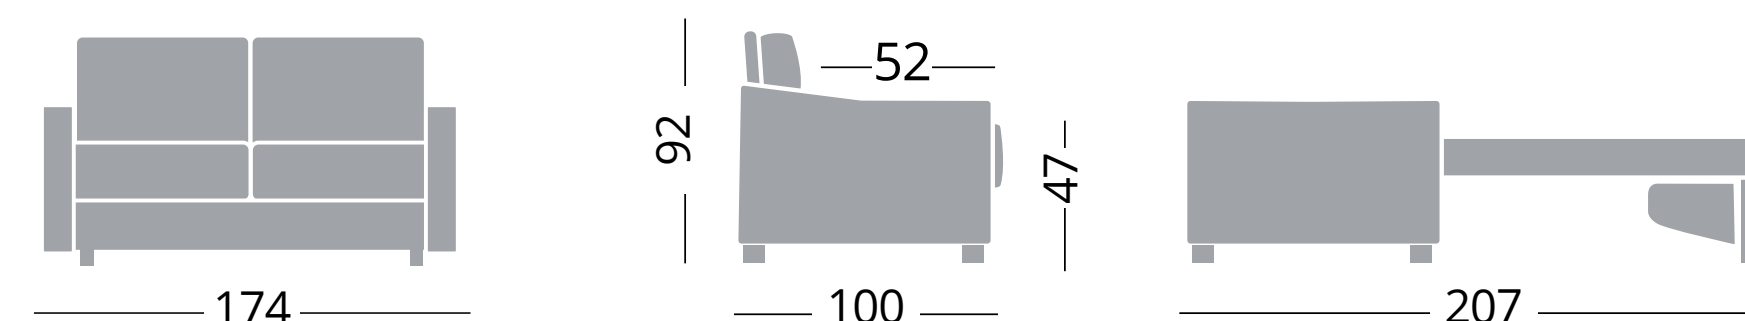

THEA 16 **DIVANI LETTO - CANAPES LIT - SOFA BEDS**

Letto utile
Lit utile
Useful bed

Cod. NGTH72

Poltrona - Fauteuil - Armchair

80x195

Cod. NGTH120

Divano 2 posti - Canapé 2 places - Sofa 2 seats

120x195

Cod. NGTH140

Divano 3 posti - Canapé 3 places - Sofa 3 seats

140x195

Cod. NGTH160

Divano 3 posti maxi - Canapé 3 places maxi - Sofa maxi 3 seats

160x195

Cod. NGTH80DX / NGTH80SX

Poltrona bracciolo destro/sinistro
Fauteuil accoudoir gauche/droit - Armchair left/right arm

72x195

Cod. NGTH120DX / NGTH120SX

Divano 2 posti bracciolo destro/sinistro
Canapé 2 places accoudoir gauche/droit - Sofa 2 seats left/right arm

120x195

Cod. NGTH140DX / NGTH140SX

Divano 3 posti bracciolo destro/sinistro
Canapé 3 places accoudoir gauche/droit - Sofa 3 seats left/right arm