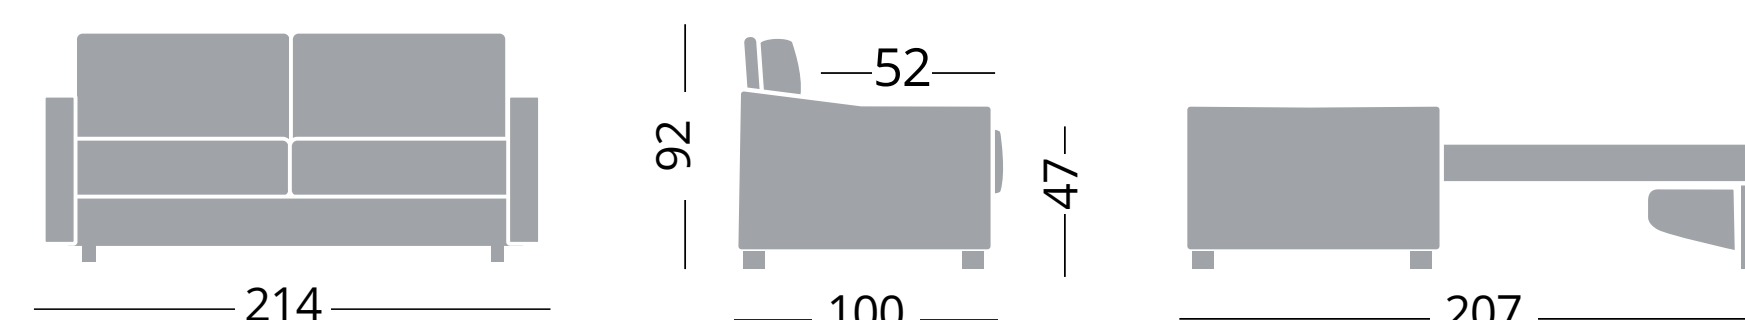

Cod. NGTH140

Divano 3 posti - Canapé 3 places - Sofa 3 seats

140x195

Cod. NGTH160

Divano 3 posti maxi - Canapé 3 places maxi - Sofa maxi 3 seats

160x195

Cod. NGTH80DX / NGTH80SX

Poltrona bracciolo destro/sinistro
Fauteuil accoudoir gauche/droit - Armchair left/right arm

72x195

Cod. NGTH120DX / NGTH120SX

Divano 2 posti bracciolo destro/sinistro
Canapé 2 places accoudoir gauche/droit - Sofa 2 seats left/right arm

120x195

Cod. NGTH140DX / NGTH140SX

Divano 3 posti bracciolo destro/sinistro
Canapé 3 places accoudoir gauche/droit - Sofa 3 seats left/right arm