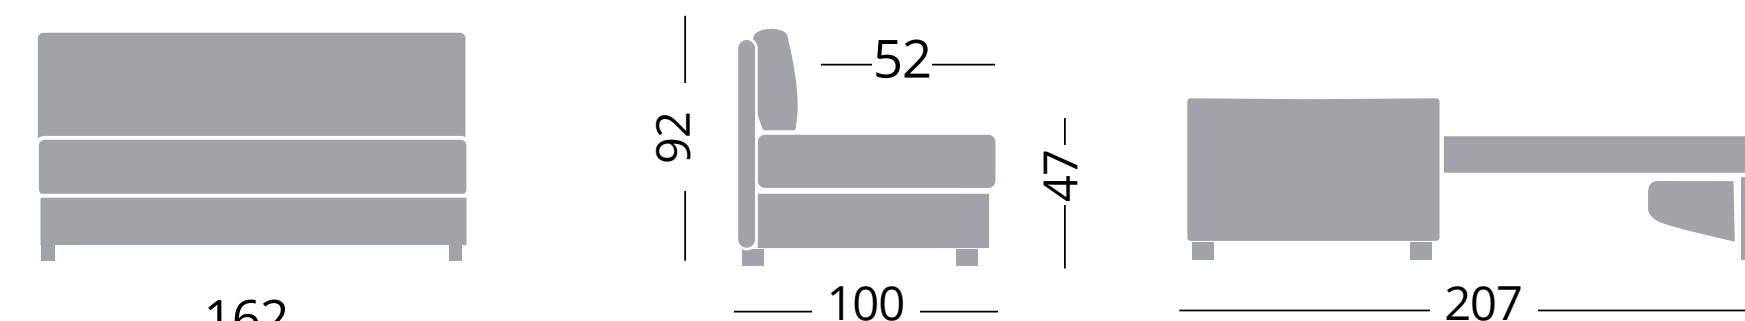

72x195

Cod. NGTH120SB

Divano 2 posti senza braccioli
Canapé 2 places sans accoudoirs - Sofa 2 seats without arms

120x195

Cod. NGTH140SB

Divano 3 posti senza braccioli
Canapé 3 places sans accoudoirs - Sofa 3 seats without arms