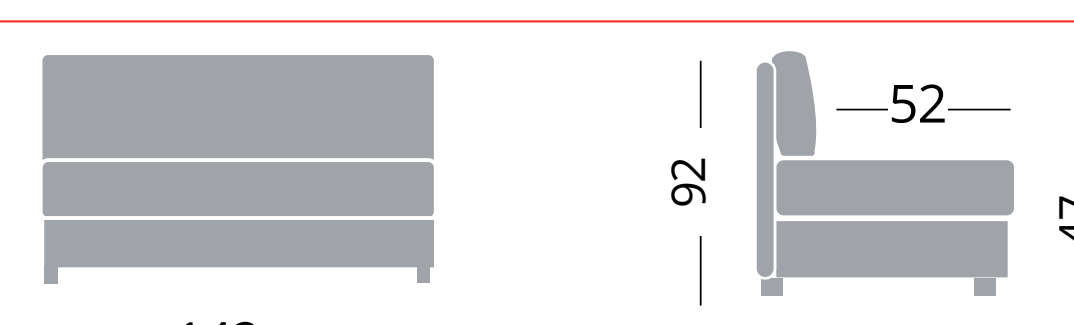

Cod. NGTH2PSB

Divano 2 posti senza braccioli
Canapé 2 places sans accoudoirs - Sofa 2 seats without arms