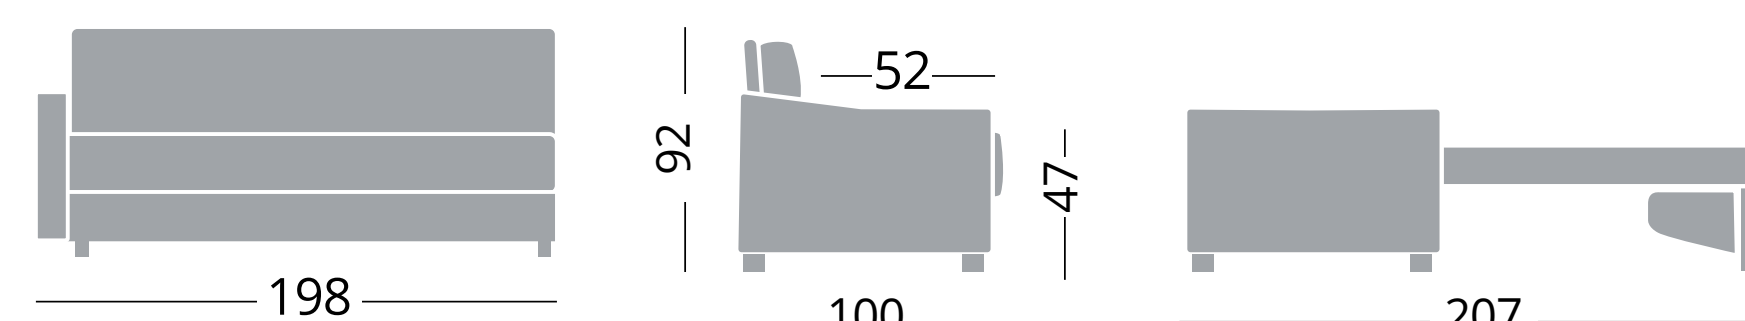

Cod. NGTH160DX / NGTH160SX

Divano 3 posti maxi bracciolo destro/sinistro
Canapé 3 places maxi accoudoir gauche/droit - Sofa 3 seats maxi left/right arm