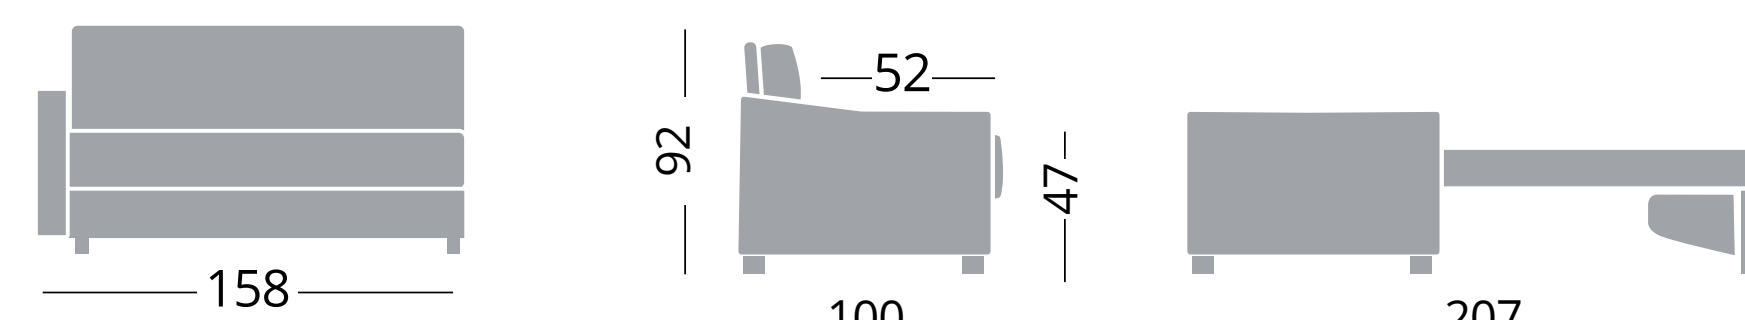

Cod. NGTH140

Divano 3 posti - Canapé 3 places - Sofa 3 seats

140x195

Cod. NGTH160

Divano 3 posti maxi - Canapé 3 places maxi - Sofa maxi 3 seats

160x195

Cod. NGTH80DX / NGTH80SX

Poltrona bracciolo destro/sinistro
Fauteuil accoudoir gauche/droit - Armchair left/right arm

72x195

Cod. NGTH120DX / NGTH120SX

Divano 2 posti bracciolo destro/sinistro
Canapé 2 places accoudoir gauche/droit - Sofa 2 seats left/right arm

120x195

Cod. NGTH140DX / NGTH140SX

Divano 3 posti bracciolo destro/sinistro
Canapé 3 places accoudoir gauche/droit - Sofa 3 seats left/right arm