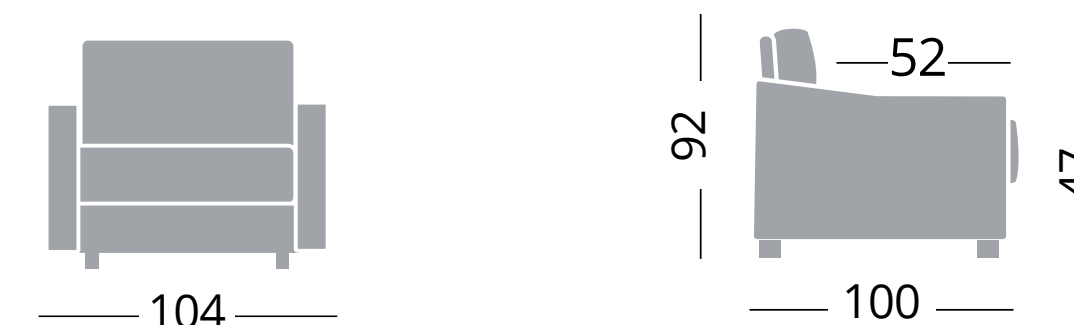

72x195

Cod. NGTH120DX / NGTH120SX

Divano 2 posti bracciolo destro/sinistro
Canapé 2 places accoudoir gauche/droit - Sofa 2 seats left/right arm

120x195

Cod. NGTH140DX / NGTH140SX

Divano 3 posti bracciolo destro/sinistro
Canapé 3 places accoudoir gauche/droit - Sofa 3 seats left/right arm

72x195

Cod. NGTH120SB

Divano 2 posti senza braccioli
Canapé 2 places sans accoudoirs - Sofa 2 seats without arms

120x195

Cod. NGTH140SB

Divano 3 posti senza braccioli
Canapé 3 places sans accoudoirs - Sofa 3 seats without arms

140x195

Cod. NGTH160SB

Divano 3 posti maxi senza braccioli
Canapé 3 places maxi sans accoudoirs - Sofa 3 seats maxi without arms

160x195

THEA 16 **DIVANI FISSI - CANAPES FIXES - SOFAS**

Cod. NGTHPOL

Poltrona - Fauteuil - Armchair

Cod. NGTH2P

Divano 2 posti - Canapé 2 places - Sofa 2 seats

Cod. NGTH3P

Divano 3 posti - Canapé 3 places - Sofa 3 seats

Cod. NGTH3PM

Divano 3 posti maxi - Canapé 3 places maxi - Sofa maxi 3 seats

Cod. NGTHPOLSX / Cod. NGTHPOLDX