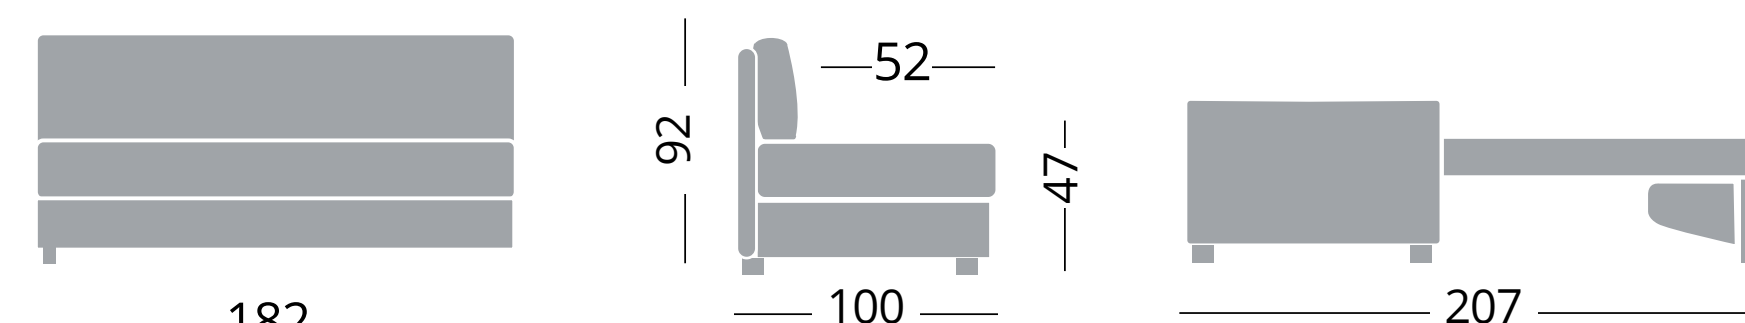

Cod. NGTH160SB

Divano 3 posti maxi senza braccioli
Canapé 3 places maxi sans accoudoirs - Sofa 3 seats maxi without arms