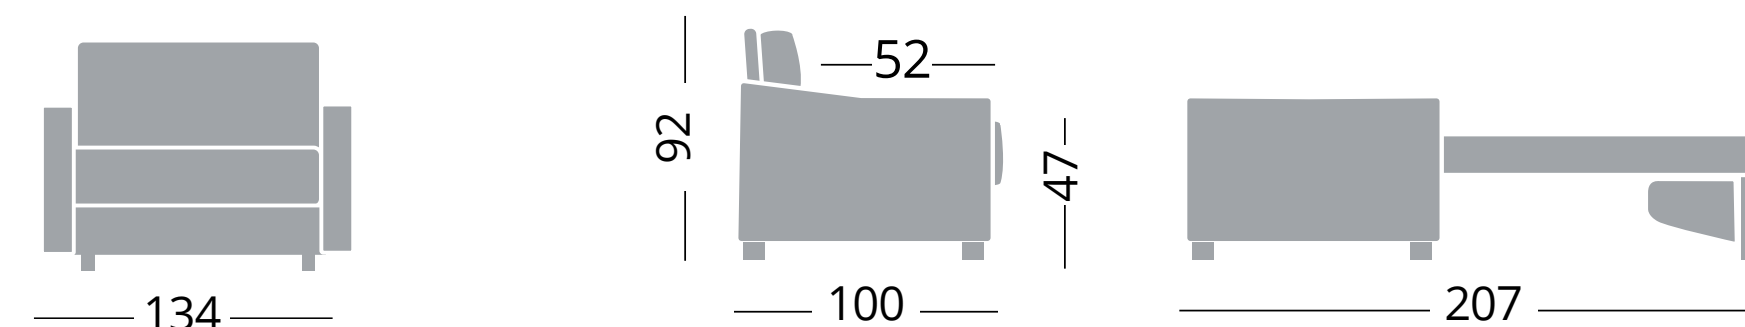

THEA 16 **DIVANI LETTO - CANAPES LIT - SOFA BEDS**

Letto utile
Lit utile
Useful bed

Cod. NGTH72

Poltrona - Fauteuil - Armchair

80x195

Cod. NGTH120

Divano 2 posti - Canapé 2 places - Sofa 2 seats

120x195

Cod. NGTH140

Divano 3 posti - Canapé 3 places - Sofa 3 seats

140x195

Cod. NGTH160

Divano 3 posti maxi - Canapé 3 places maxi - Sofa maxi 3 seats

160x195

Cod. NGTH80DX / NGTH80SX

Poltrona bracciolo destro/sinistro
Fauteuil accoudoir gauche/droit - Armchair left/right arm

72x195

Cod. NGTH120DX / NGTH120SX

Divano 2 posti bracciolo destro/sinistro
Canapé 2 places accoudoir gauche/droit - Sofa 2 seats left/right arm

120x195

Cod. NGTH140DX / NGTH140SX

Divano 3 posti bracciolo destro/sinistro
Canapé 3 places accoudoir gauche/droit - Sofa 3 seats left/right arm