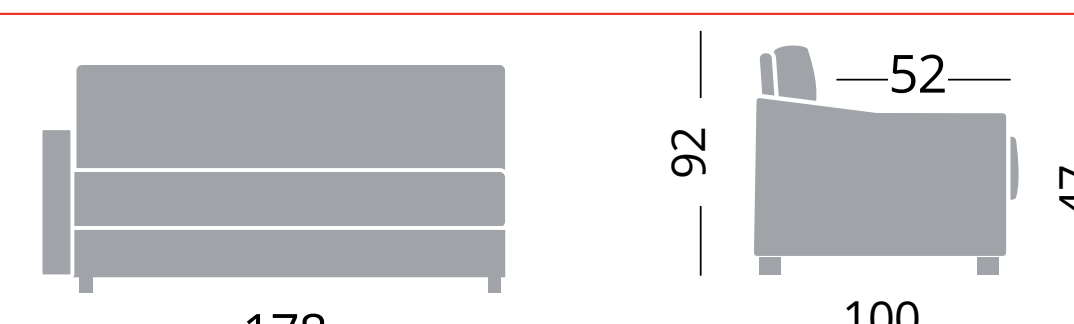

Cod. NGTH3PSX / Cod. NGTH3PDX

Divano 3 posti bracciolo destro/sinistro
Canapé 3 places accoudoir gauche/droit - Sofa 3 seats left/right arm