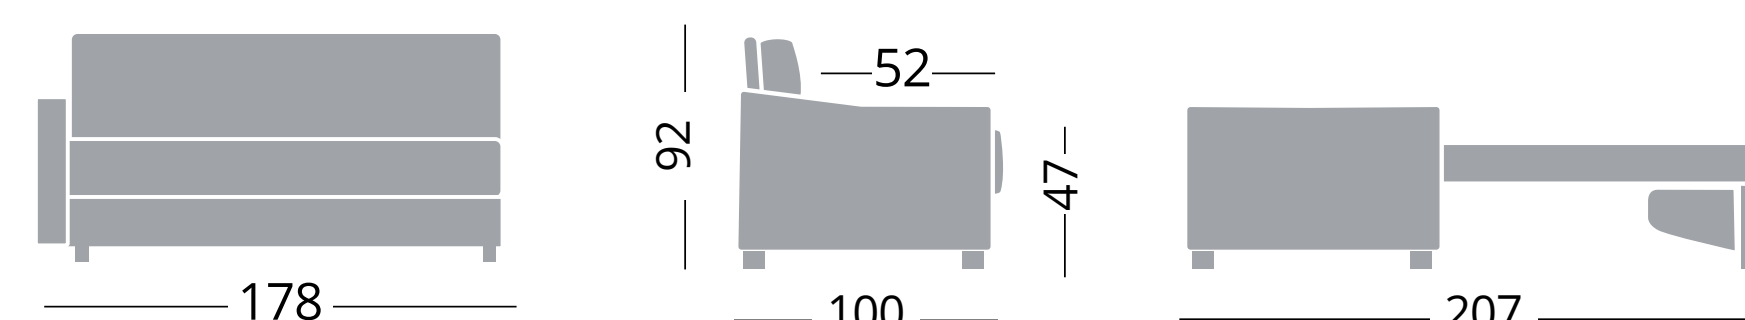

72x195

Cod. NGTH120DX / NGTH120SX

Divano 2 posti bracciolo destro/sinistro
Canapé 2 places accoudoir gauche/droit - Sofa 2 seats left/right arm

120x195

Cod. NGTH140DX / NGTH140SX

Divano 3 posti bracciolo destro/sinistro
Canapé 3 places accoudoir gauche/droit - Sofa 3 seats left/right arm