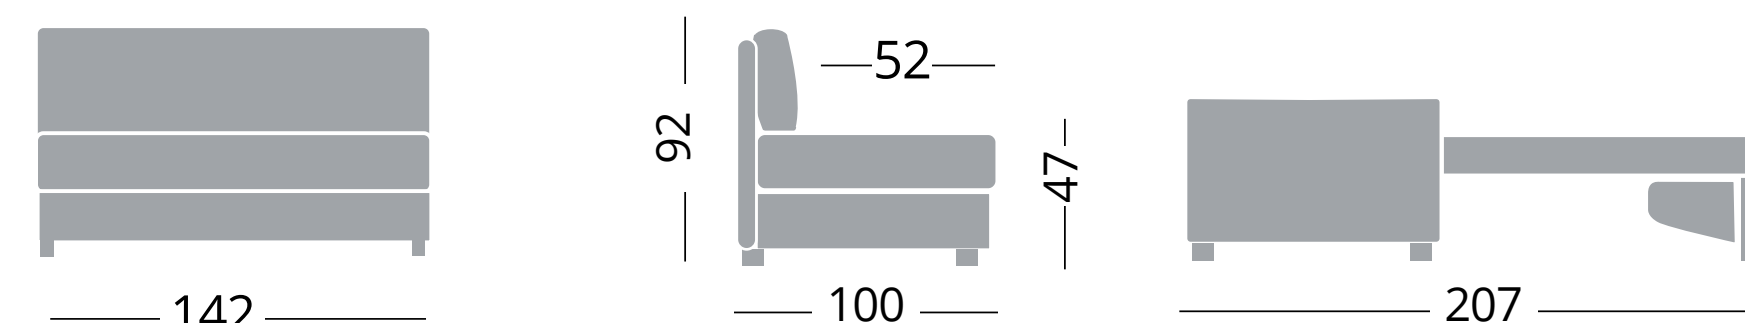

Cod. NGTH120SB

Divano 2 posti senza braccioli
Canapé 2 places sans accoudoirs - Sofa 2 seats without arms