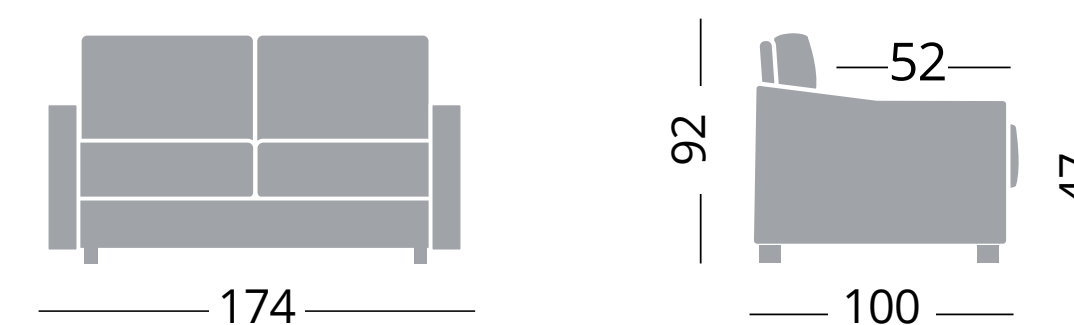

72x195

Cod. NGTH120SB

Divano 2 posti senza braccioli
Canapé 2 places sans accoudoirs - Sofa 2 seats without arms

120x195

Cod. NGTH140SB

Divano 3 posti senza braccioli
Canapé 3 places sans accoudoirs - Sofa 3 seats without arms

140x195

Cod. NGTH160SB

Divano 3 posti maxi senza braccioli
Canapé 3 places maxi sans accoudoirs - Sofa 3 seats maxi without arms

160x195

THEA 16 **DIVANI FISSI - CANAPES FIXES - SOFAS**

Cod. NGTHPOL

Poltrona - Fauteuil - Armchair

Cod. NGTH2P

Divano 2 posti - Canapé 2 places - Sofa 2 seats

Cod. NGTH3P

Divano 3 posti - Canapé 3 places - Sofa 3 seats

Cod. NGTH3PM

Divano 3 posti maxi - Canapé 3 places maxi - Sofa maxi 3 seats

Cod. NGTHPOLSX / Cod. NGTHPOLDX