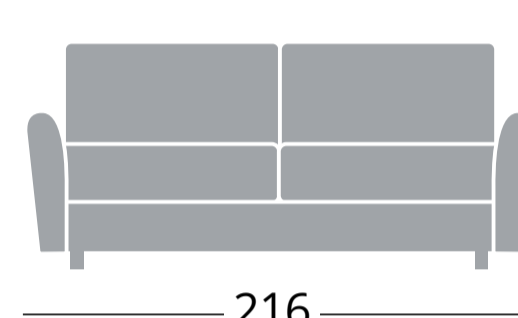

120x195

Cod. RV14CO140

Divano 3 posti - Canapé 3 places - Sofa 3 seats

140x195

Cod. RV14CO160

Divano 3 posti maxi - Canapé 3 places maxi - Sofa maxi 3 seats

160x195

Cod. RV14COPENSB

80x190

Cod. RV18CO120

Divano 2 posti - Canapé 2 places - Sofa 2 seats

120x190

Cod. RV18CO140

Divano 3 posti - Canapé 3 places - Sofa 3 seats

140x190

Cod. RV18CO160