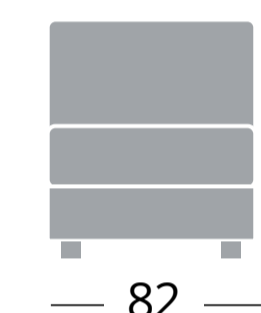

Cod. RV14COPENSB

Chaise longue senza braccioli

Chaise longue sans accoudoirs - Chaise longue without arms