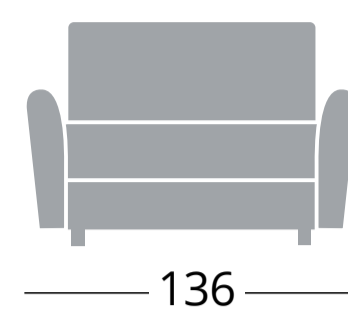

COCÓ 14

DIVANI LETTO - CANAPES LIT - SOFA BEDS

Letto utile
Lit utile
Useful bed

Cod. RV14CO780

Poltrona - Fauteuil - Armchair

80x195

Cod. RV14CO120

Divano 2 posti - Canapé 2 places - Sofa 2 seats

120x195

Cod. RV14CO140

Divano 3 posti - Canapé 3 places - Sofa 3 seats

140x195

Cod. RV14CO160

Divano 3 posti maxi - Canapé 3 places maxi - Sofa maxi 3 seats

160x195

Cod. RV14COPENSB

80x190

Cod. RV18CO120

Divano 2 posti - Canapé 2 places - Sofa 2 seats

120x190

Cod. RV18CO140

Divano 3 posti - Canapé 3 places - Sofa 3 seats

140x190

Cod. RV18CO160