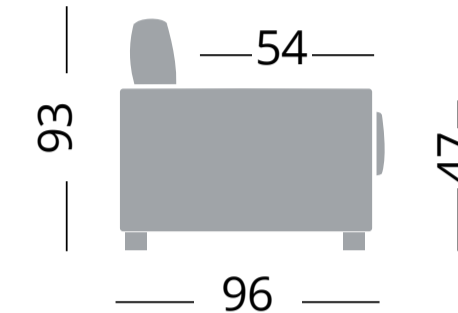

COCÓ 14

DIVANI LETTO - CANAPES LIT - SOFA BEDS

Letto utile
Lit utile
Useful bed

Cod. RV14CO780

Poltrona - Fauteuil - Armchair

80x195

Cod. RV14CO120

Divano 2 posti - Canapé 2 places - Sofa 2 seats

120x195

Cod. RV14CO140

Divano 3 posti - Canapé 3 places - Sofa 3 seats

140x195

Cod. RV14CO160

Divano 3 posti maxi - Canapé 3 places maxi - Sofa maxi 3 seats

160x195

Cod. RV14COPENSB

80x190

Cod. RV18CO120

Divano 2 posti - Canapé 2 places - Sofa 2 seats

120x190

Cod. RV18CO140

Divano 3 posti - Canapé 3 places - Sofa 3 seats

140x190

Cod. RV18CO160