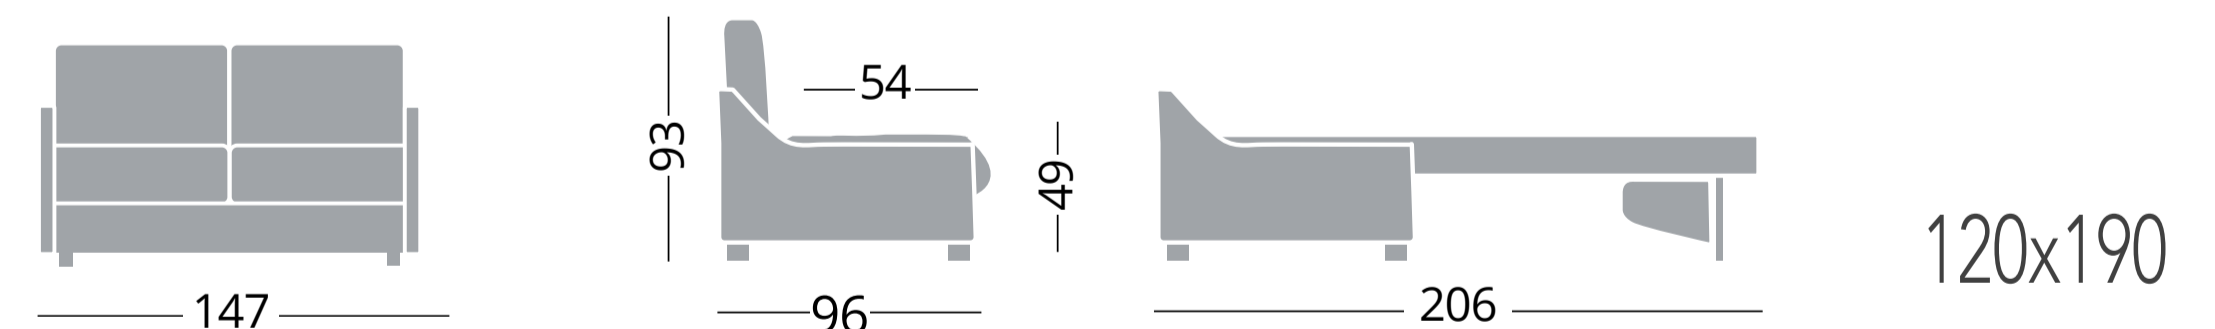

Cod. RV18FR120
Divano 2 posti - Canapé 2 places - Sofa 2 seats