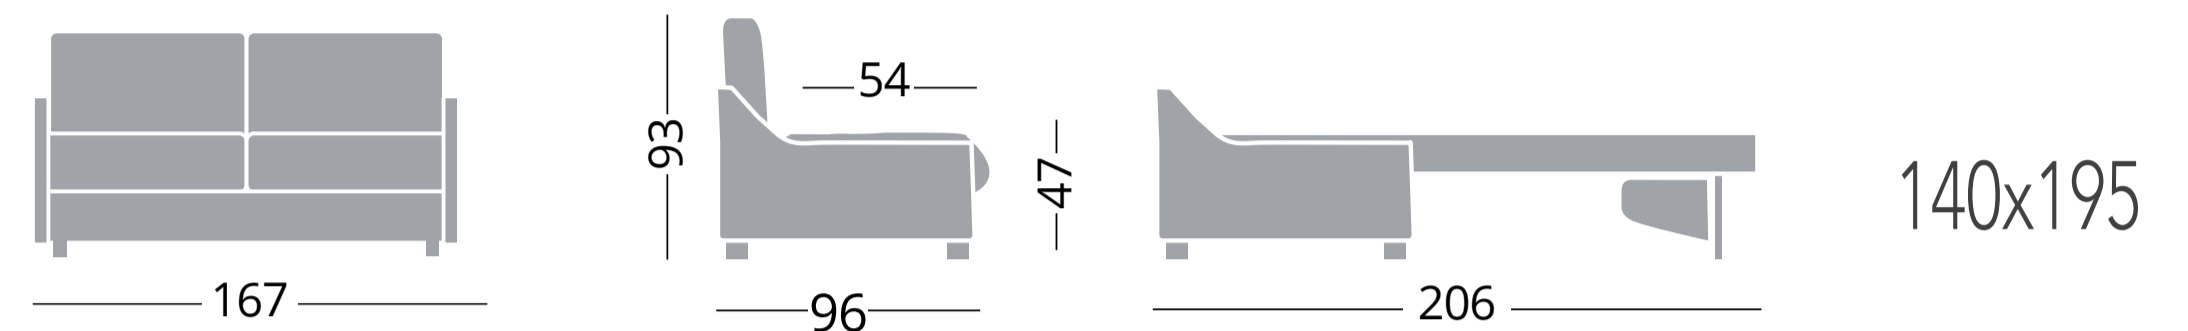

FREE 14

DIVANI LETTO - CANAPES LIT - SOFA BEDS

Letto utile
Lit utile
Useful bed

Cod. RV14FR80
Poltrona - Fauteuil - Armchair

Cod. RV14FR120
Divano 2 posti - Canapé 2 places - Sofa 2 seats

Cod. RV14FR140
Divano 3 posti - Canapé 3 places - Sofa 3 seats