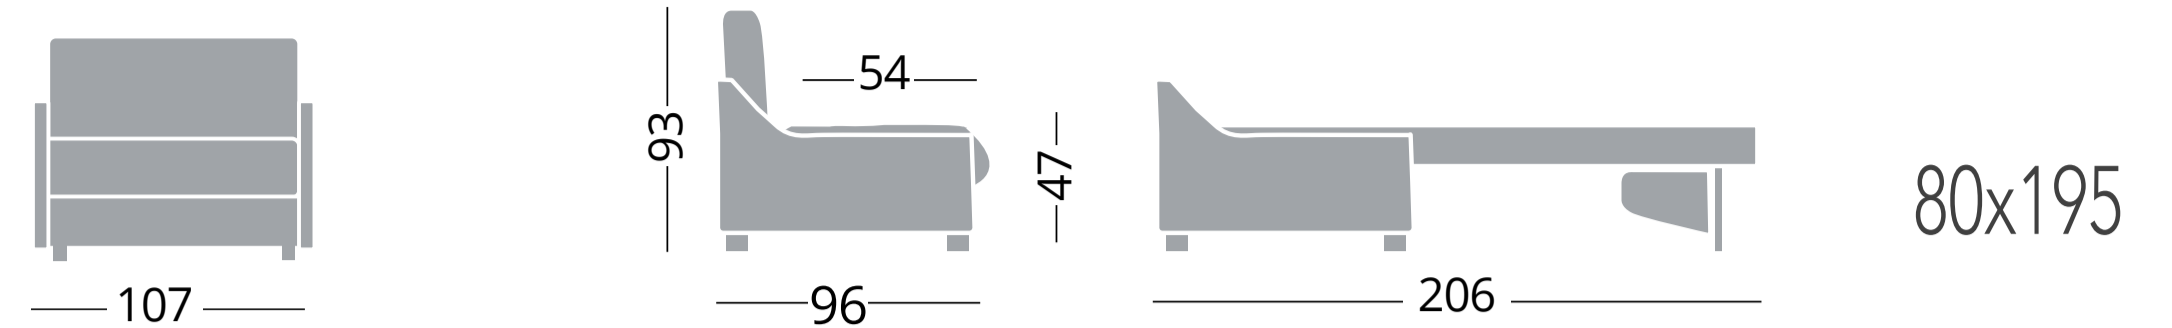

FREE 14

DIVANI LETTO - CANAPES LIT - SOFA BEDS

Letto utile
Lit utile
Useful bed

Cod. RV14FR80
Poltrona - Fauteuil - Armchair

Cod. RV14FR120
Divano 2 posti - Canapé 2 places - Sofa 2 seats

Cod. RV14FR140
Divano 3 posti - Canapé 3 places - Sofa 3 seats