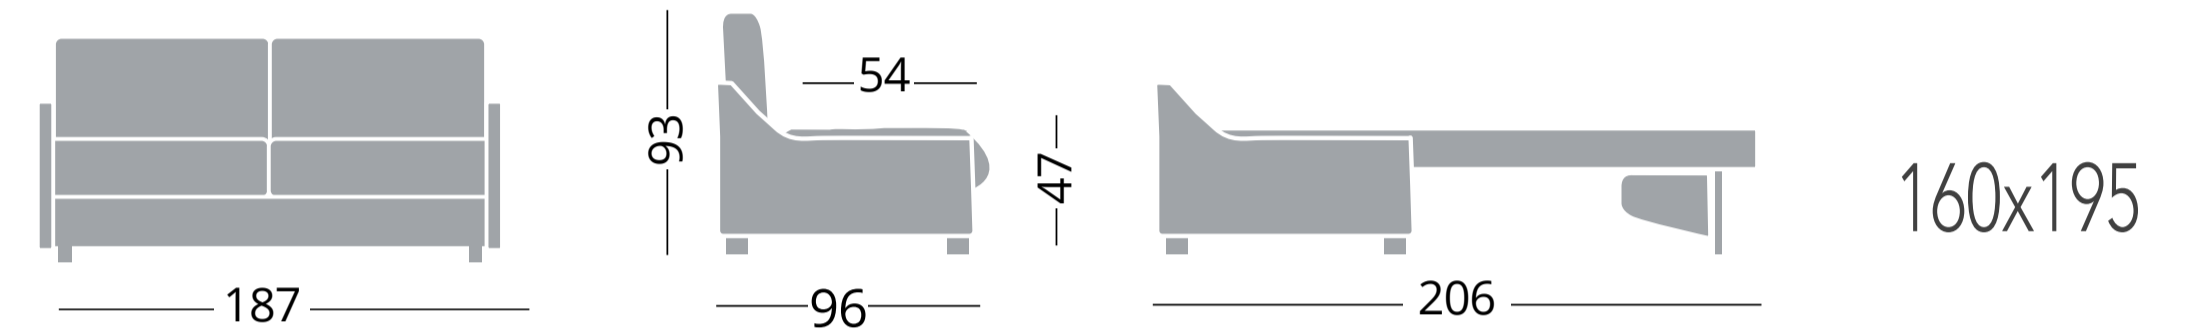

Cod. RV14FR160
Divano 3 posti maxi - Canapé 3 places maxi - Sofa maxi 3 seats