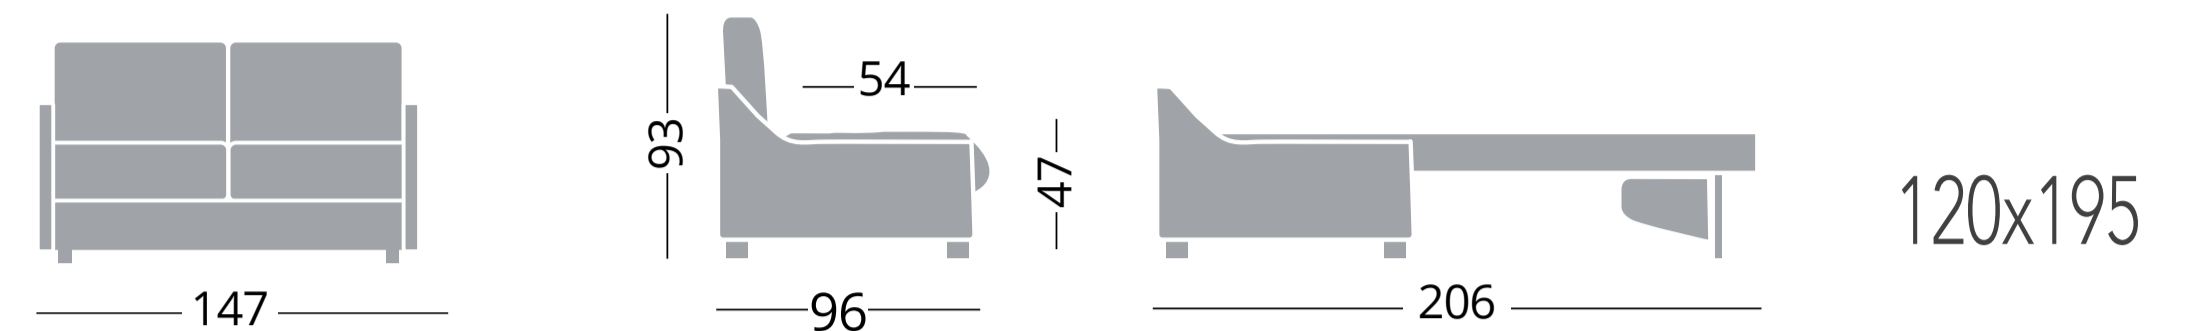

FREE 14

DIVANI LETTO - CANAPES LIT - SOFA BEDS

Letto utile
Lit utile
Useful bed

Cod. RV14FR80
Poltrona - Fauteuil - Armchair

Cod. RV14FR120
Divano 2 posti - Canapé 2 places - Sofa 2 seats

Cod. RV14FR140
Divano 3 posti - Canapé 3 places - Sofa 3 seats