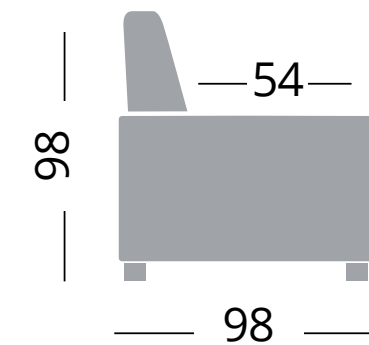

ELETTRA 20

DIVANI LETTO - CANAPES LIT - SOFA BEDS

Letto utile
Lit utile
Useful bed

Cod. SM20EL140

Divano 3 posti - Canapé 3 places - Sofa 3 seats

140x195

Cod. SM20EL160

Divano 3 posti maxi - Canapé 3 places maxi - Sofa maxi 3 seats

160x195