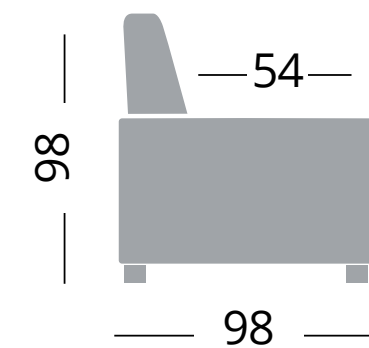

ELETTRA 20

DIVANI LETTO - CANAPES LIT - SOFA BEDS

Letto utile
Lit utile
Useful bed

Cod. SM20EL140

Divano 3 posti - Canapé 3 places - Sofa 3 seats

140x195

Cod. SM20EL160

Divano 3 posti maxi - Canapé 3 places maxi - Sofa maxi 3 seats

160x195