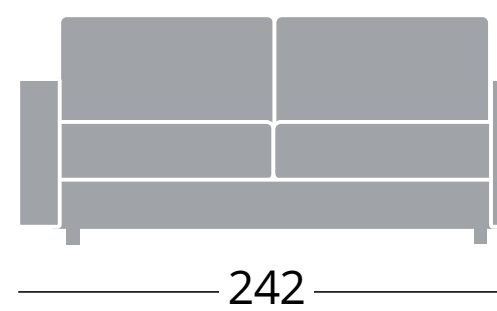

ELETTRA 20

DIVANI LETTO - CANAPES LIT - SOFA BEDS

Letto utile
Lit utile
Useful bed

Cod. SM20EL140

Divano 3 posti - Canapé 3 places - Sofa 3 seats

140x195

Cod. SM20EL160

Divano 3 posti maxi - Canapé 3 places maxi - Sofa maxi 3 seats

160x195