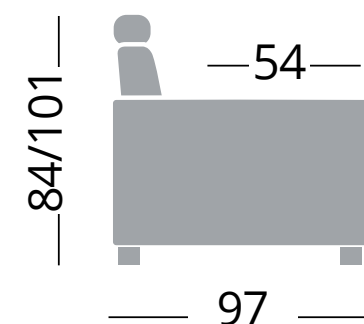

IRIS 20

DIVANI LETTO - CANAPES LIT - SOFA BEDS

Letto utile
Lit utile
Useful bed

Cod. SM20IR140

Divano 3 posti - Canapé 3 places - Sofa 3 seats

140x195

Cod. SM20IR160

Divano 3 posti maxi - Canapé 3 places maxi - Sofa maxi 3 seats

160x195