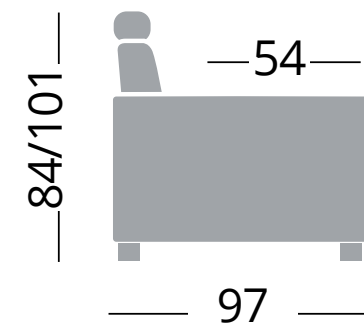

IRIS 20

DIVANI LETTO - CANAPES LIT - SOFA BEDS

Letto utile
Lit utile
Useful bed

Cod. SM20IR140

Divano 3 posti - Canapé 3 places - Sofa 3 seats

140x195

Cod. SM20IR160

Divano 3 posti maxi - Canapé 3 places maxi - Sofa maxi 3 seats

160x195